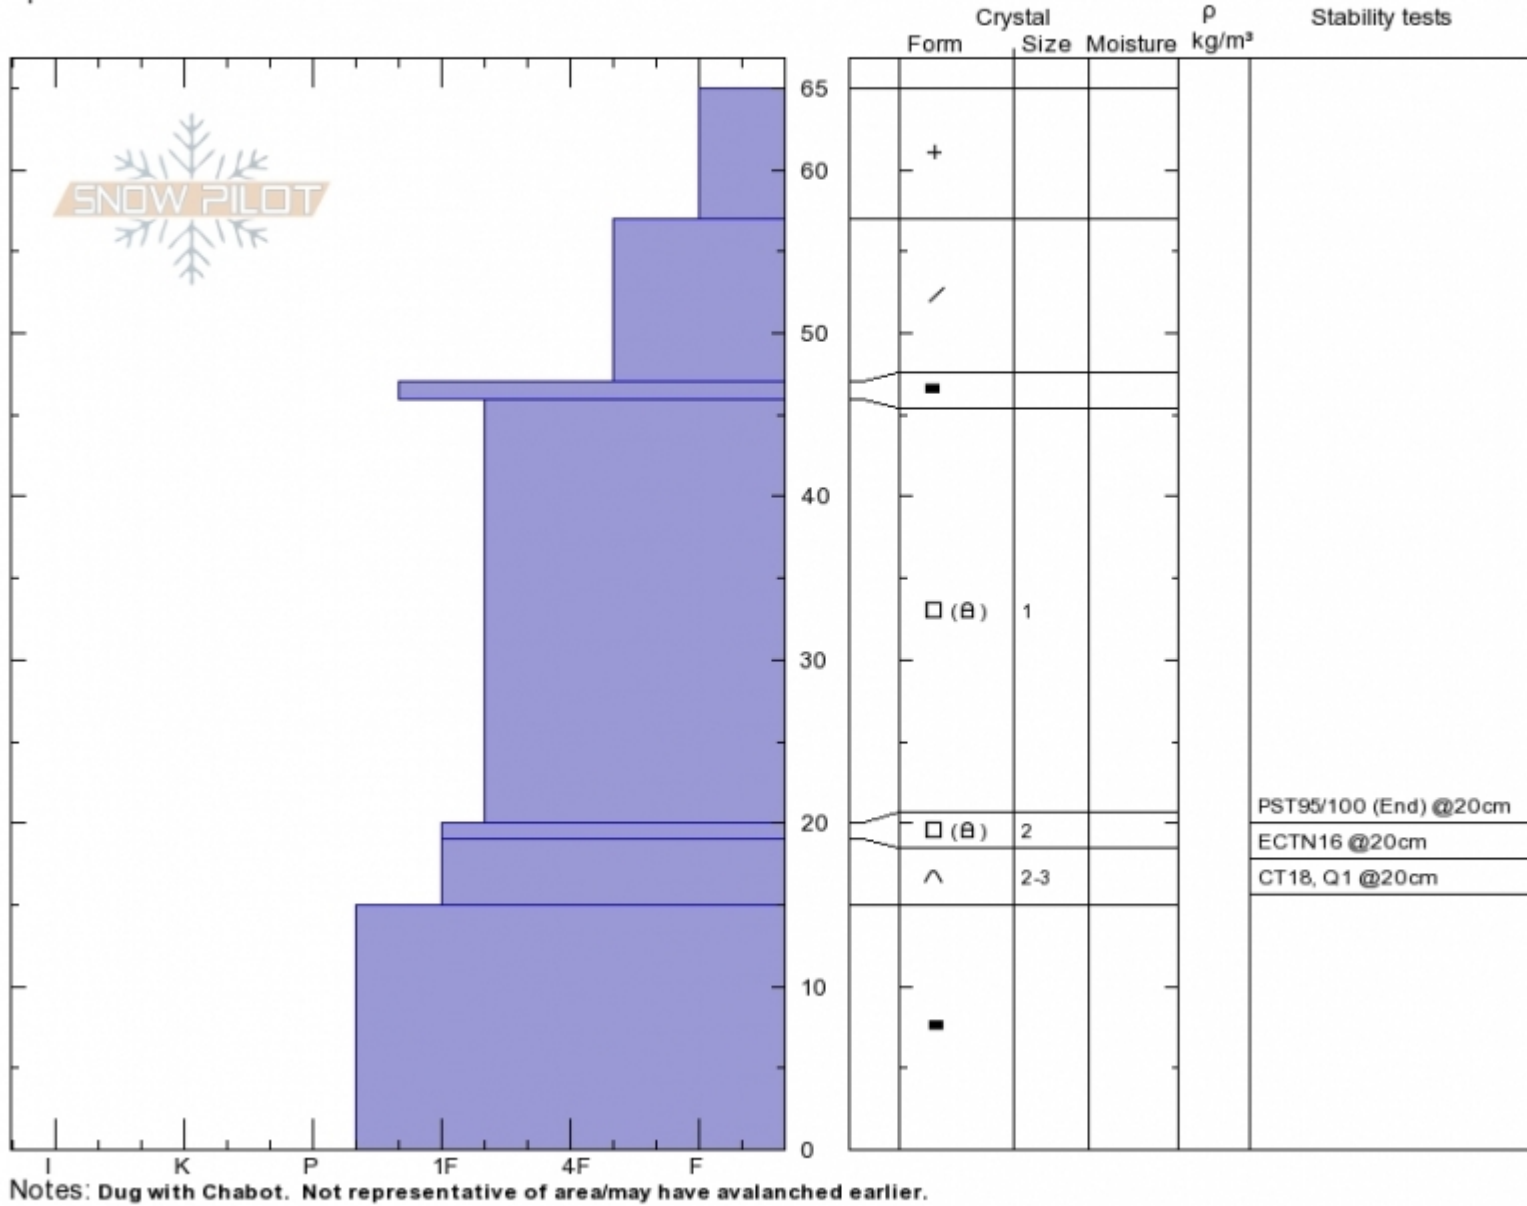

**Bacon Rind Low**  
**Madison Range-S**  
**MT**  
 Elevation: **8000 ft**  
 Aspect: **140°**  
 Specifics:

**Gabrielle Antonioli**  
**Thu Jan 11 10:45 2018**  
 Co-ord: **44.96794N, -111.09015W**  
 Slope Angle: **30°**  
 Wind Loading: **no**

Stability: **Fair**  
 Air Temperature: **-9°C**  
 Sky Cover: **OVC**  
 Precipitation: **S-1**  
 Wind: **W Calm**

**HS65**  
**Stability Test Notes**

Layer No

Advisory Region  
 Southern Madison  
 Longitude  
 -111.09W  
 Latitude  
 44.97N  
 Southern Madison, 2018-01-11