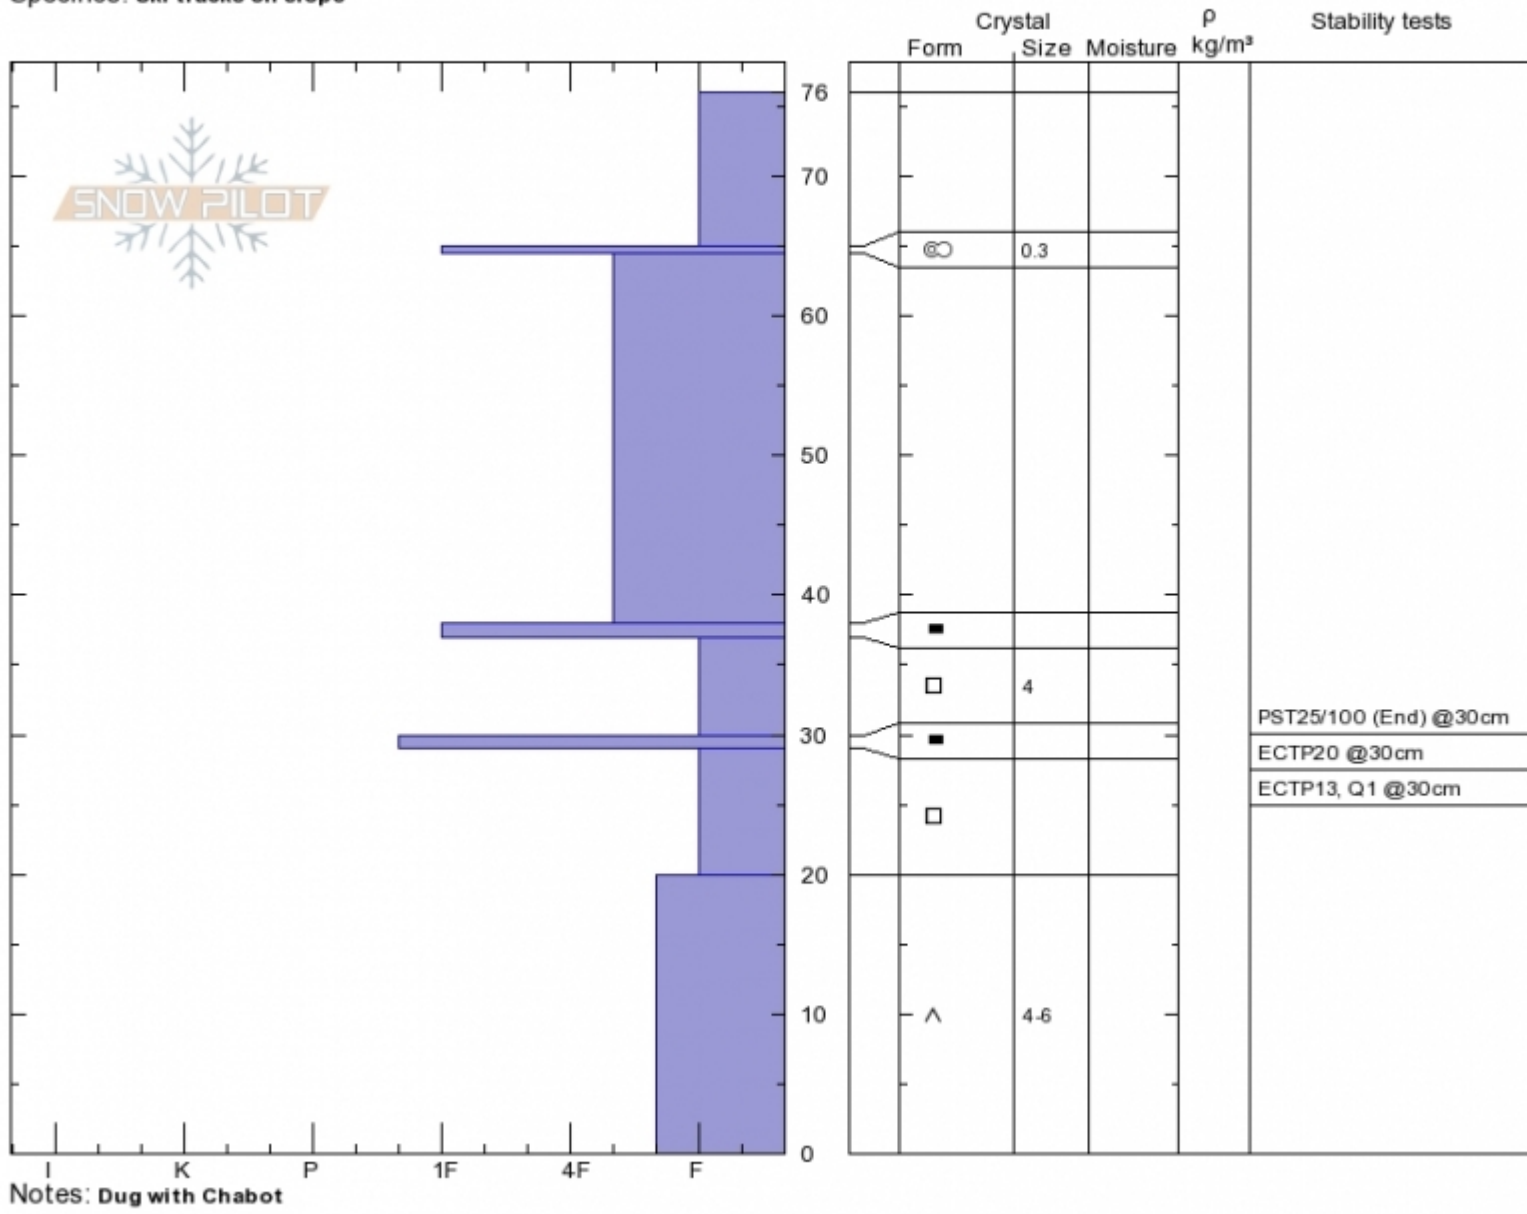

**Trapper Creek- Hebgen**  
**Lionhead Range**  
**MT**  
 Elevation: **8800 ft**  
 Aspect: **140°**  
 Specifics: **Ski tracks on slope**

**Gabrielle Antonioli**  
**Tue Jan 2 12:12 2018**  
 Co-ord: **44.83865N, -111.34218W**  
 Slope Angle: **28°**  
 Wind Loading:

Stability: **Poor**  
 Air Temperature: **2°C**  
 Sky Cover: **CLR**  
 Precipitation: **NO**  
 Wind: **Calm**

**HS76**  
 Stability Test Notes

Layer No  
**30-37: Pr**

Advisory Region  
 Lionhead Range

**Forecast link:** [GNFAC Avalanche Forecast for Tue Jan 9, 2018](#)  
 Lionhead Range, 2018-01-03