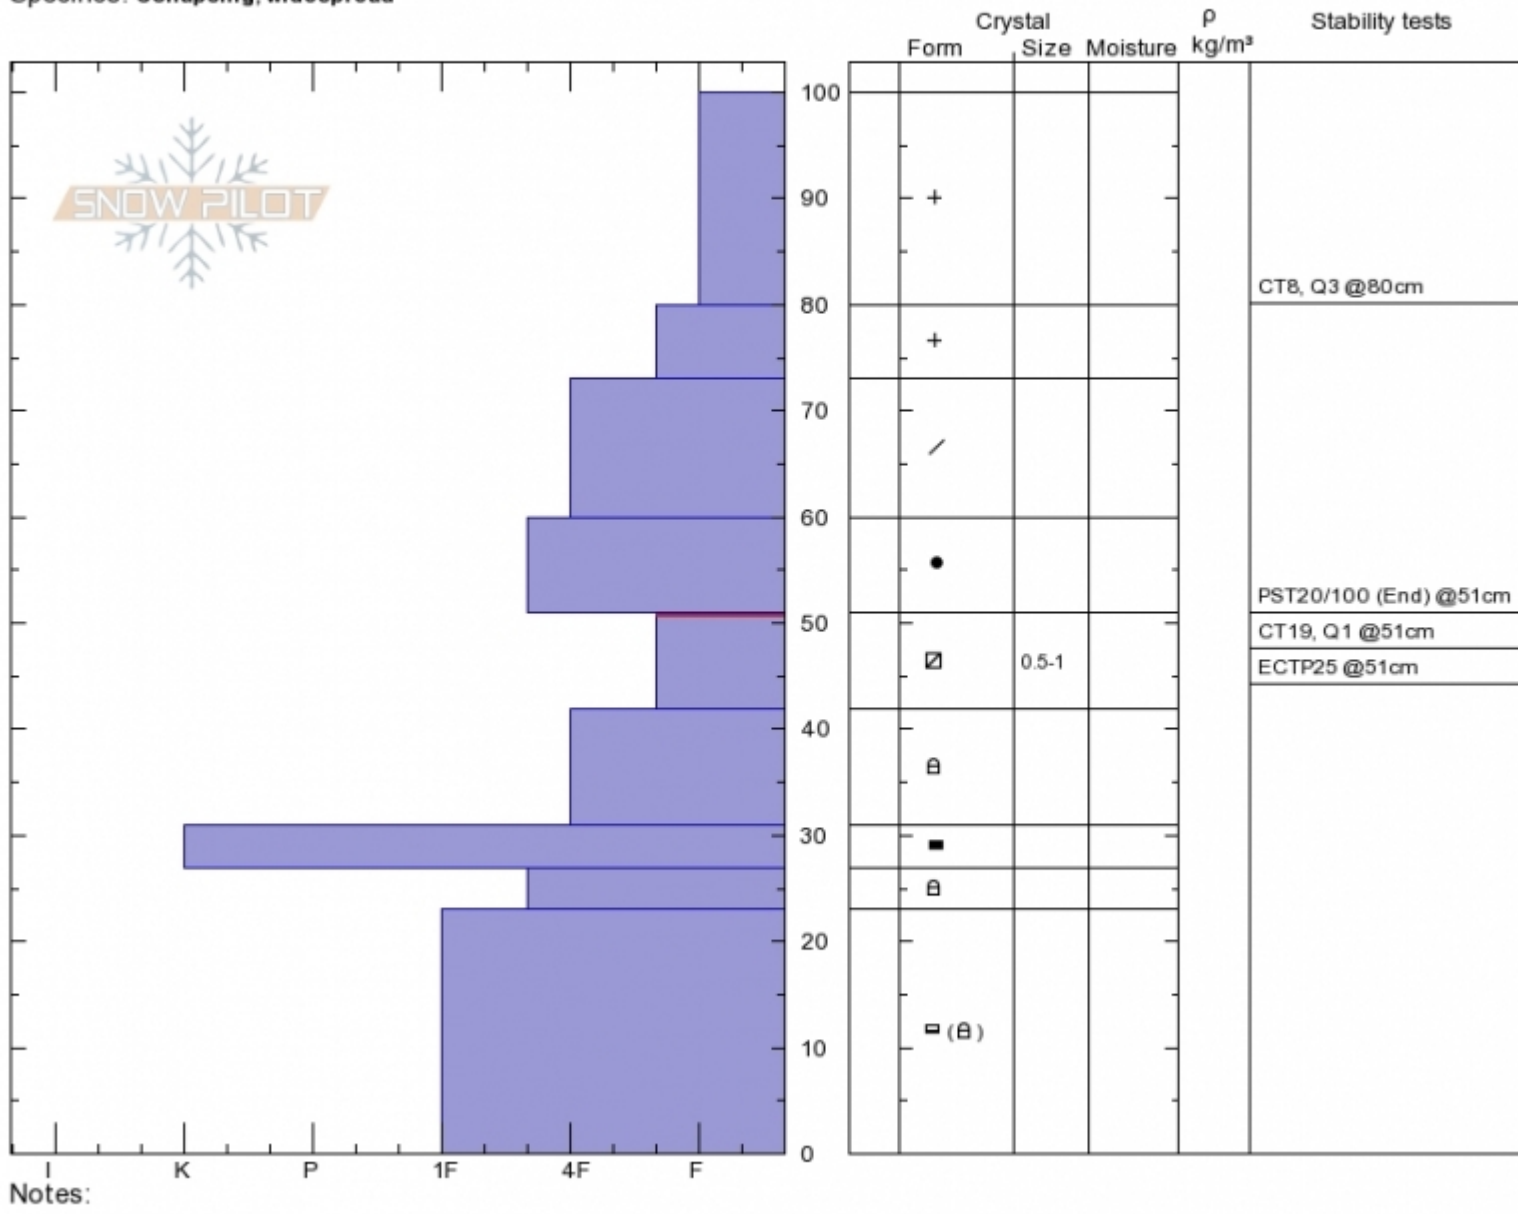

Bacon Rind 12/29/17
Madison Range-S
MT
 Elevation: **8800 ft**
 Aspect: **50°**
 Specifics: **Collapsing, widespread**

Eric Knoff
Fri Dec 29 12:45 2017
 Co-ord: **44.95800N, -111.09736W**
 Slope Angle: **25°**
 Wind Loading: **no**

Stability: **Fair**
 Air Temperature: **-6°C**
 Sky Cover: **OVC**
 Precipitation: **S1**
 Wind: **SW Light Breeze**

HS100
 Stability Test Notes

Layer No
42-51: Pr

Advisory Region
 Southern Madison
 Southern Madison, 2017-12-30