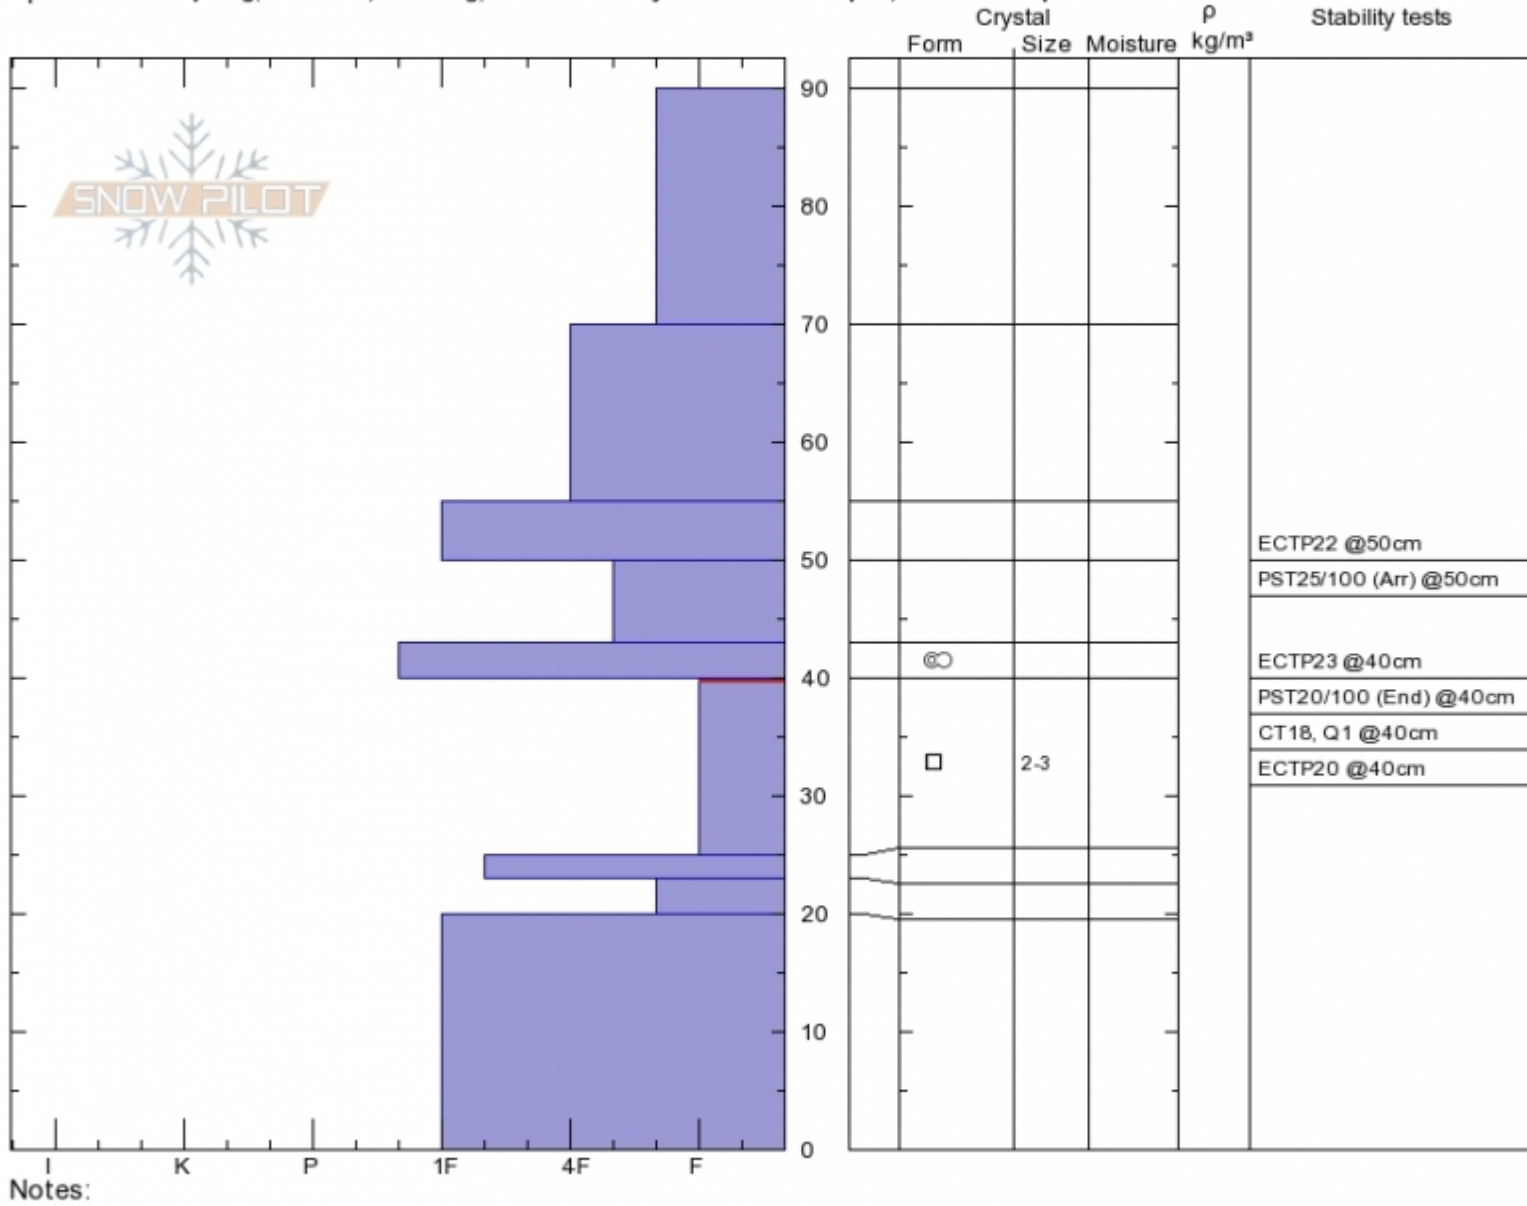

Yellow Mtn. Upper
Madison Range-N
MT

Elevation: 9236 ft
Aspect: 140°

Specifics: Collapsing, localized; Cracking; Recent activity on different slopes; We skied slope

Alex Marienthal
Fri Dec 29 11:35 2017
Co-ord: 45.29788N, -111.31977W
Slope Angle: 25°
Wind Loading: no

Stability: **Poor**
Air Temperature:
Sky Cover: **BKN**
Precipitation: **S1**
Wind: **SW Moderate**

HS90
Stability Test Notes

Layer No
25-40: Pro

Advisory Region
Northern Madison
Northern Madison, 2017-12-29