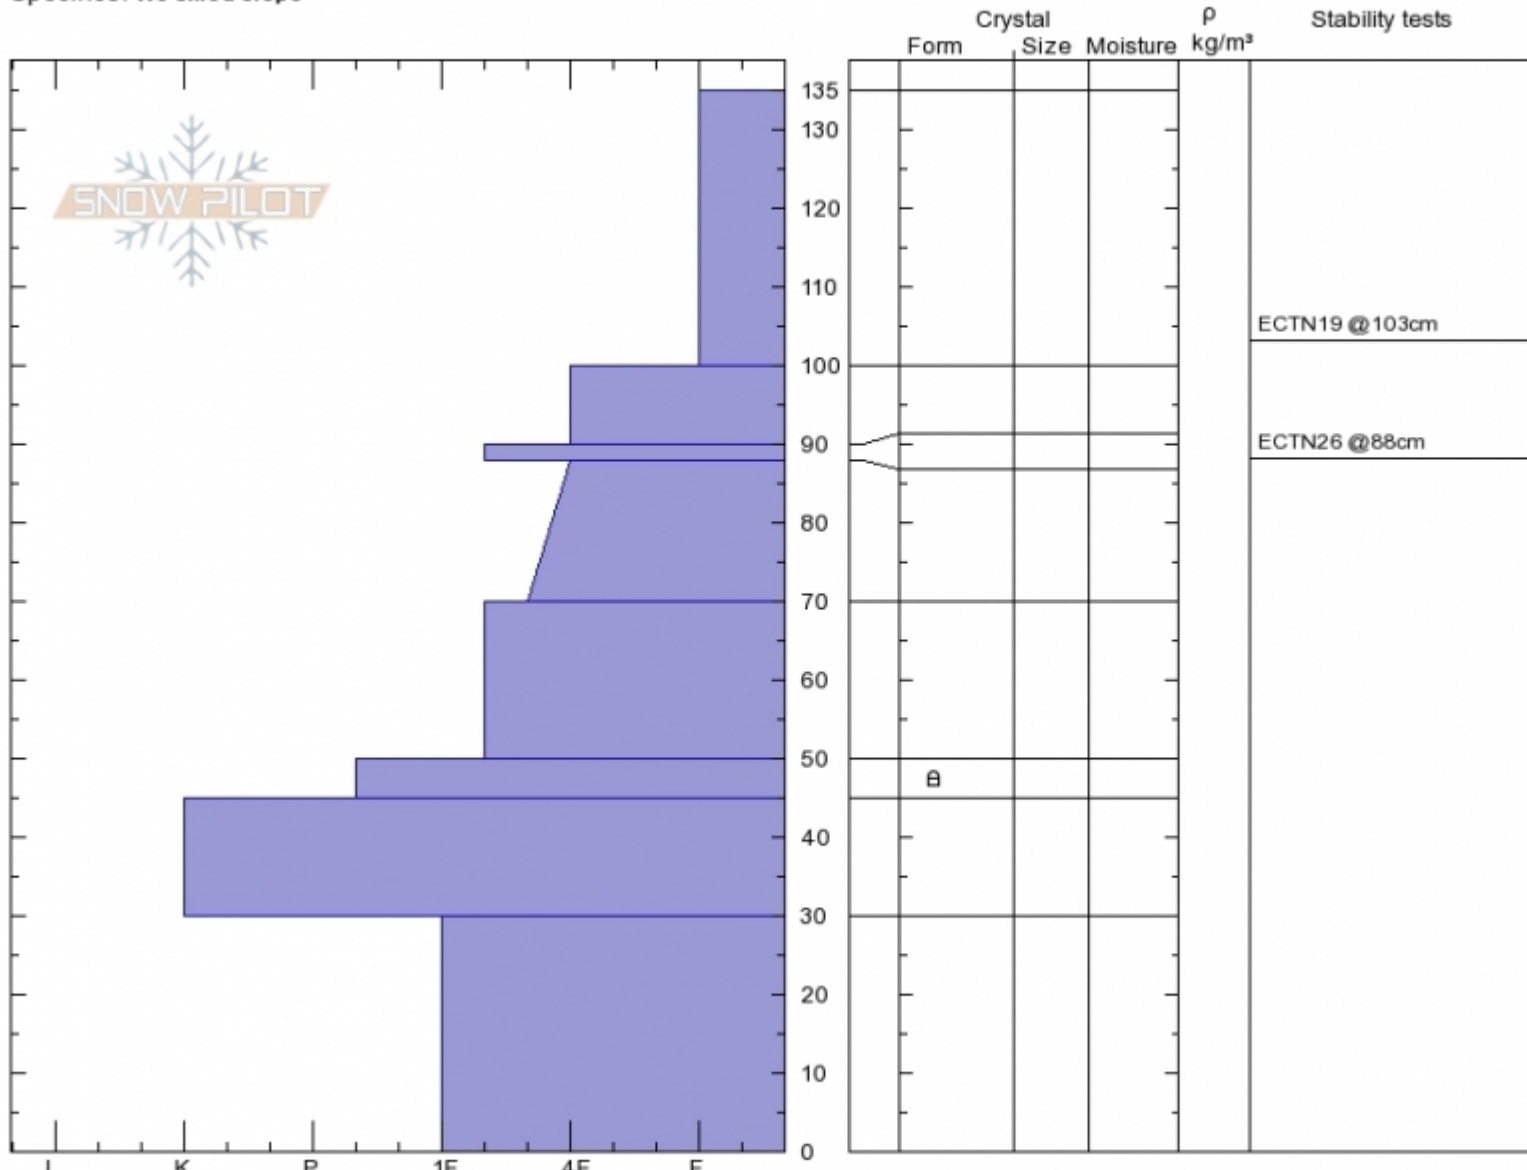

**lower east Mt Republic**  
**Absaroka Range**  
**MT**  
 Elevation: **8600 ft**  
 Aspect: **75°**  
 Specifics: **We skied slope**

**Beau Fredlund**  
**Wed Dec 27 14:00 2017**  
 Co-ord: **44.99891N, -109.94081E**  
 Slope Angle: **25°**  
 Wind Loading:

Stability:  
 Air Temperature:  
 Sky Cover: **OVC**  
 Precipitation: **S-1**  
 Wind:

**HS135**  
**Stability Test Notes**

Layer No  
**88-90: Pr**

Notes: Snowpit location doesn't see a lot of direct sun this time of year, despite being in an open meadow, and east facing.