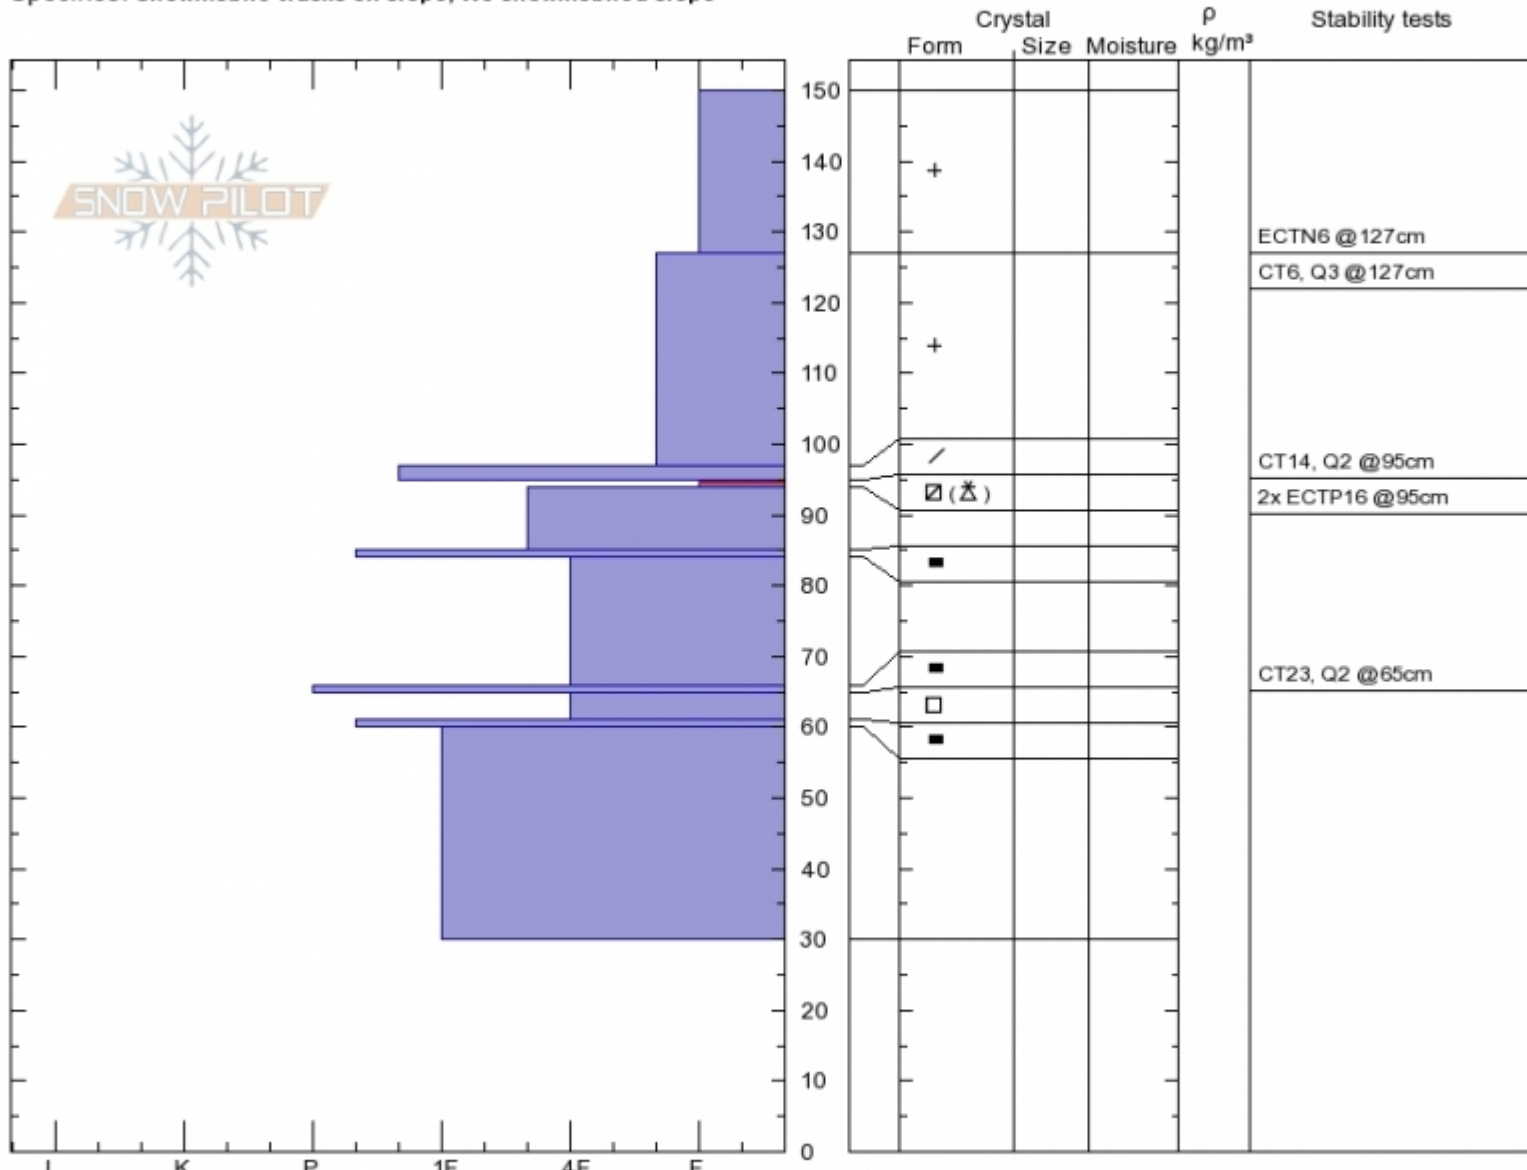

2nd Yellowmule  
 Madison Range-N  
 MT  
 Elevation: 9700 ft  
 Aspect: 30°  
 Specifics: Snowmobile tracks on slope; We snowmobiled slope

Doug Chabot-Admin  
 Sun Dec 24 10:00 2017  
 Co-ord: 45.17884N, -111.40326W  
 Slope Angle: 27°  
 Wind Loading: no

Stability: Fair  
 Air Temperature: -17°C  
 Sky Cover: CLR  
 Precipitation: NO  
 Wind: Calm

HS150  
 Stability Test Notes

Layer No  
 94-95: Pr  
 65-66: Tu

Notes: Pit was dug with Ian Hoyer. We were surprised to get an ECTP. The layer is thin and will likely not last long.