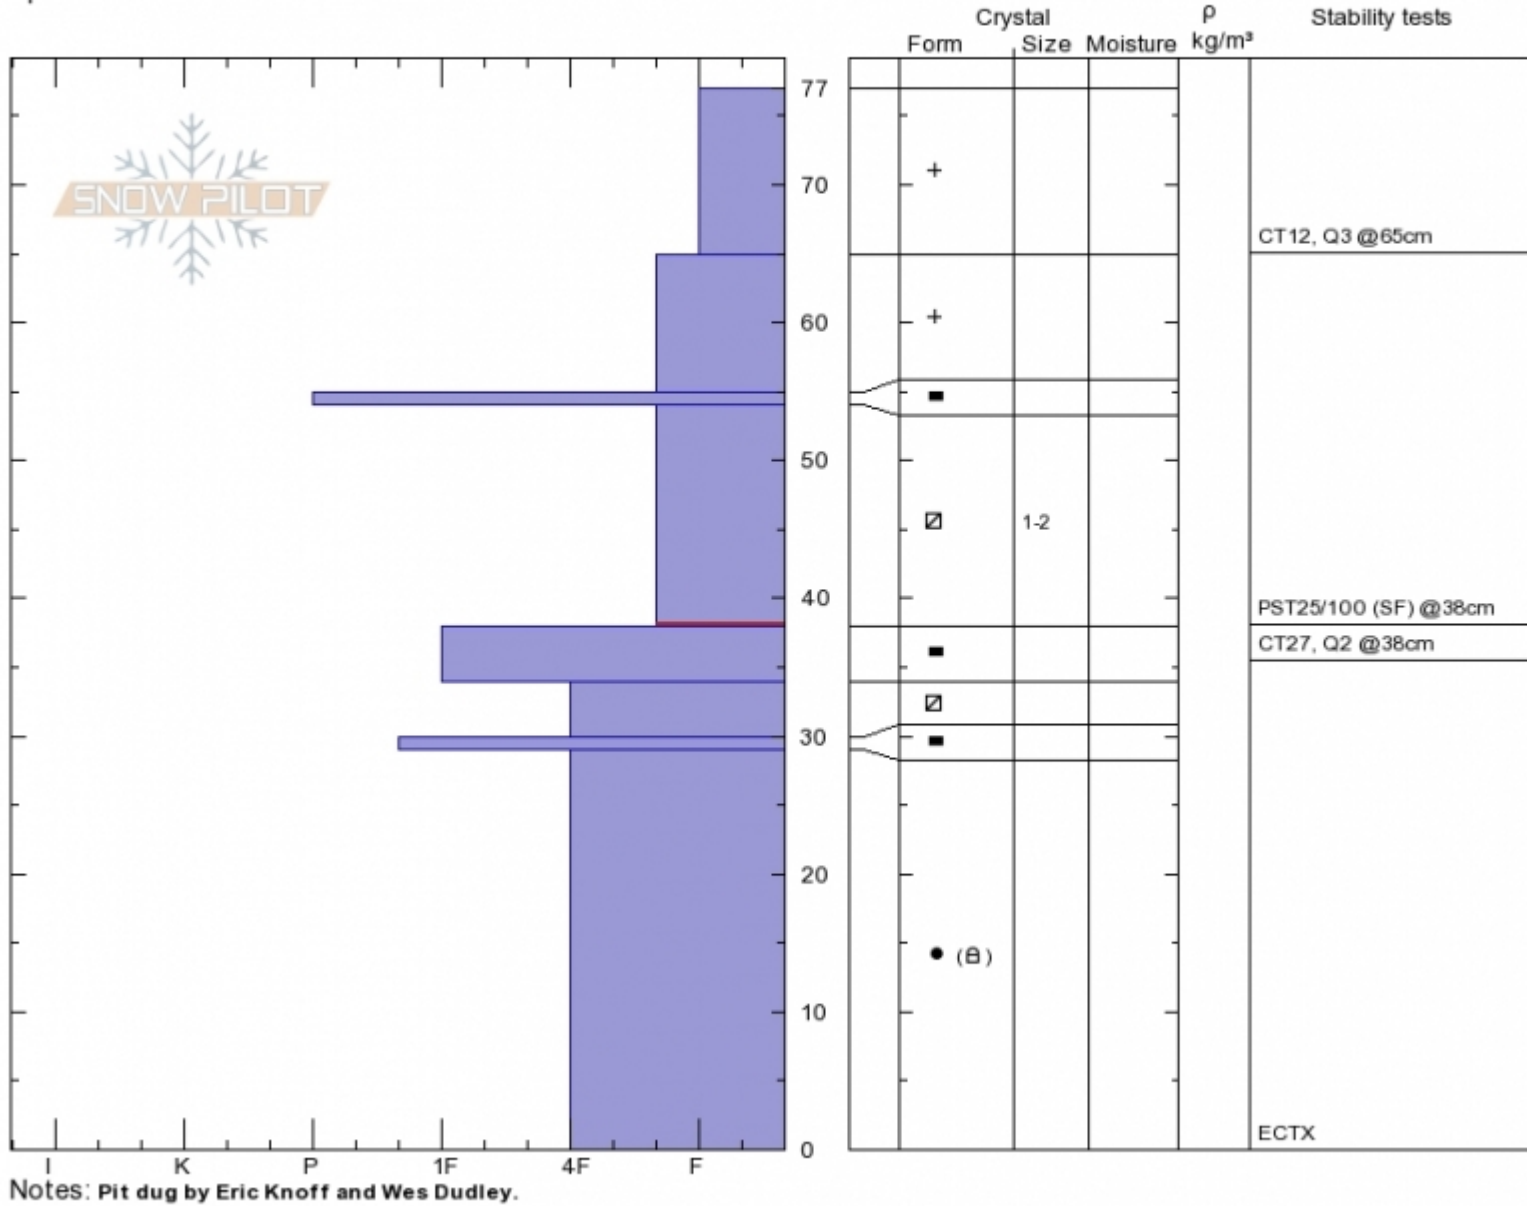

Wilderness Boundary  
 Madison Range-S  
 MT  
 Elevation: 8820 ft  
 Aspect: 226°  
 Specifics:

Doug Chabot-Admin  
 Thu Dec 21 11:00 2017  
 Co-ord: 44.97705N, -111.35927W  
 Slope Angle: 26°  
 Wind Loading: no

Stability: **Good**  
 Air Temperature:  
 Sky Cover: **SCT**  
 Precipitation: **NO**  
 Wind: **Calm**

HS77  
 Stability Test Notes

Layer No  
 38-54: CP  
 38-54: Pr

Advisory Region  
 Southern Madison  
 Southern Madison, 2017-12-21