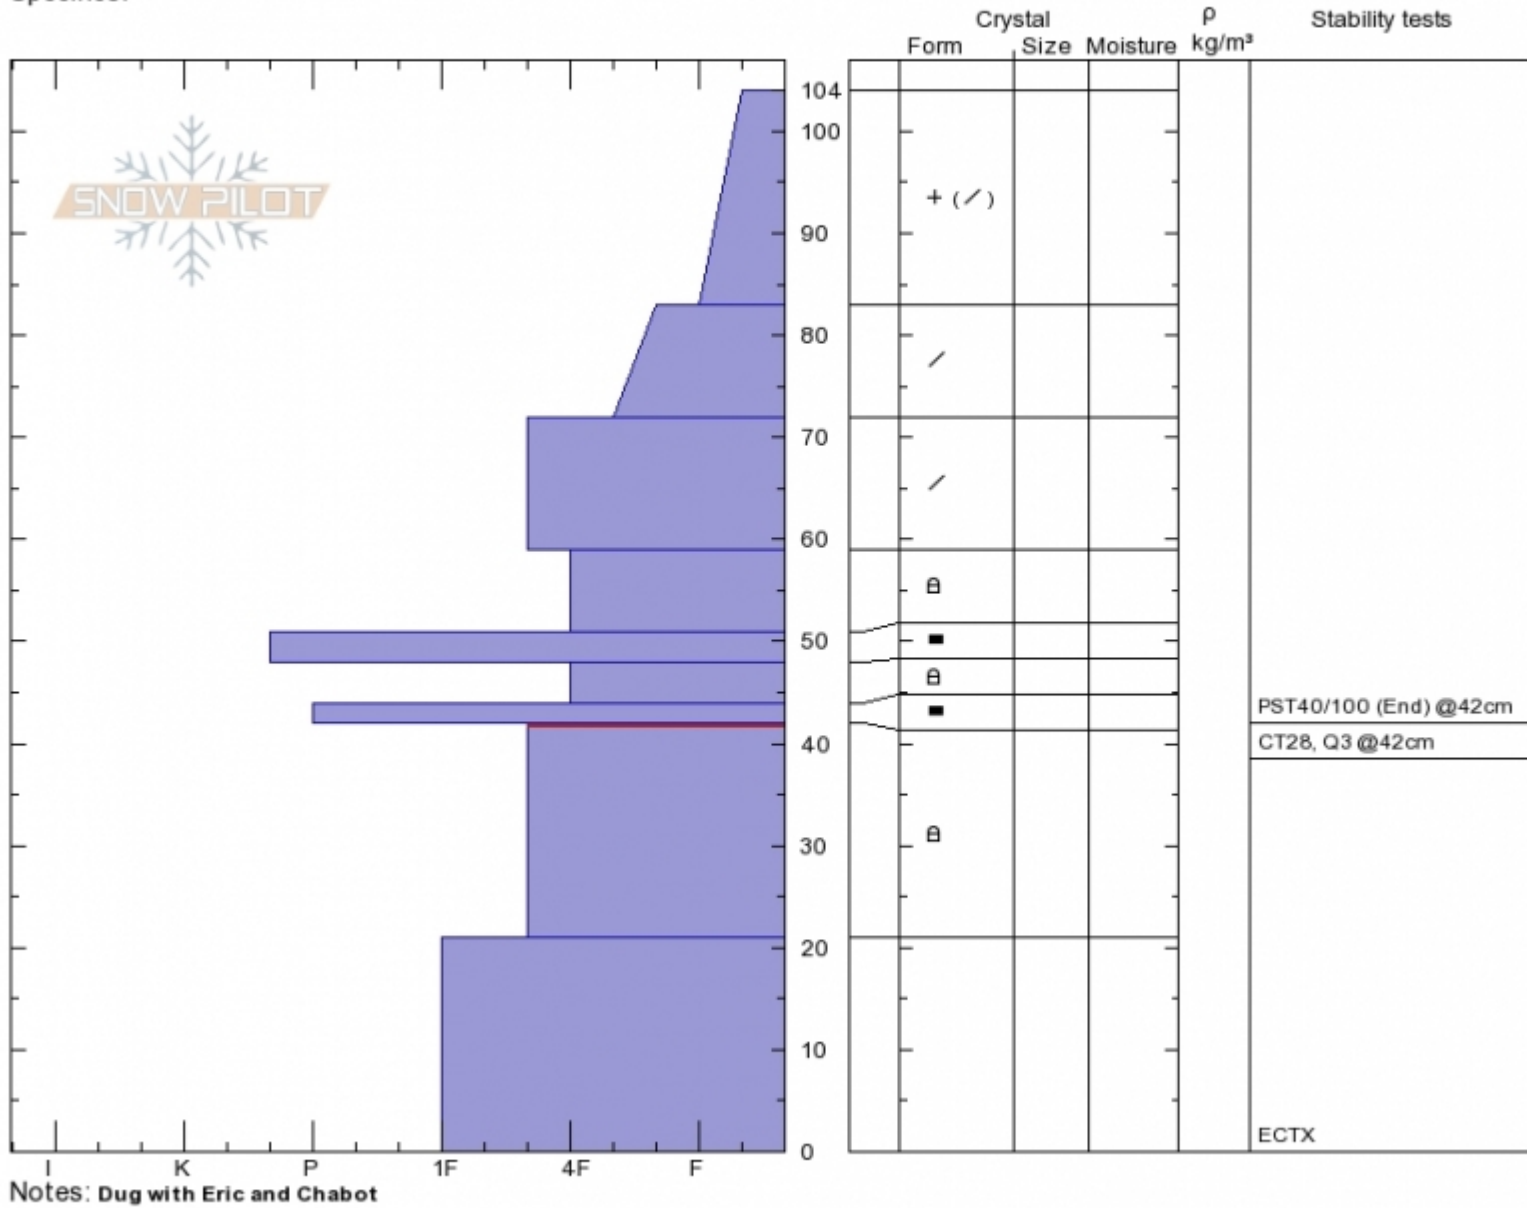

Mt. Ellis Shoulder
Gallatin Range-N
MT
 Elevation: **7850 ft**
 Aspect: **50°**
 Specifics:

Gabrielle Antonioli
Tue Dec 19 10:20 2017
 Co-ord: **45.57388N, -110.94715W**
 Slope Angle: **32°**
 Wind Loading: **no**

Stability: **Good**
 Air Temperature: **-1°C**
 Sky Cover: **OVC**
 Precipitation: **NO**
 Wind: **Calm**

HS104
 Stability Test Notes
42: CPST 40/100(End)@ 48

Layer No
21-42: Pr

Advisory Region
 Northern Gallatin

Forecast link: [GNFAC Avalanche Advisory for Wed Dec 20, 2017](#)
 Northern Gallatin, 2017-12-20