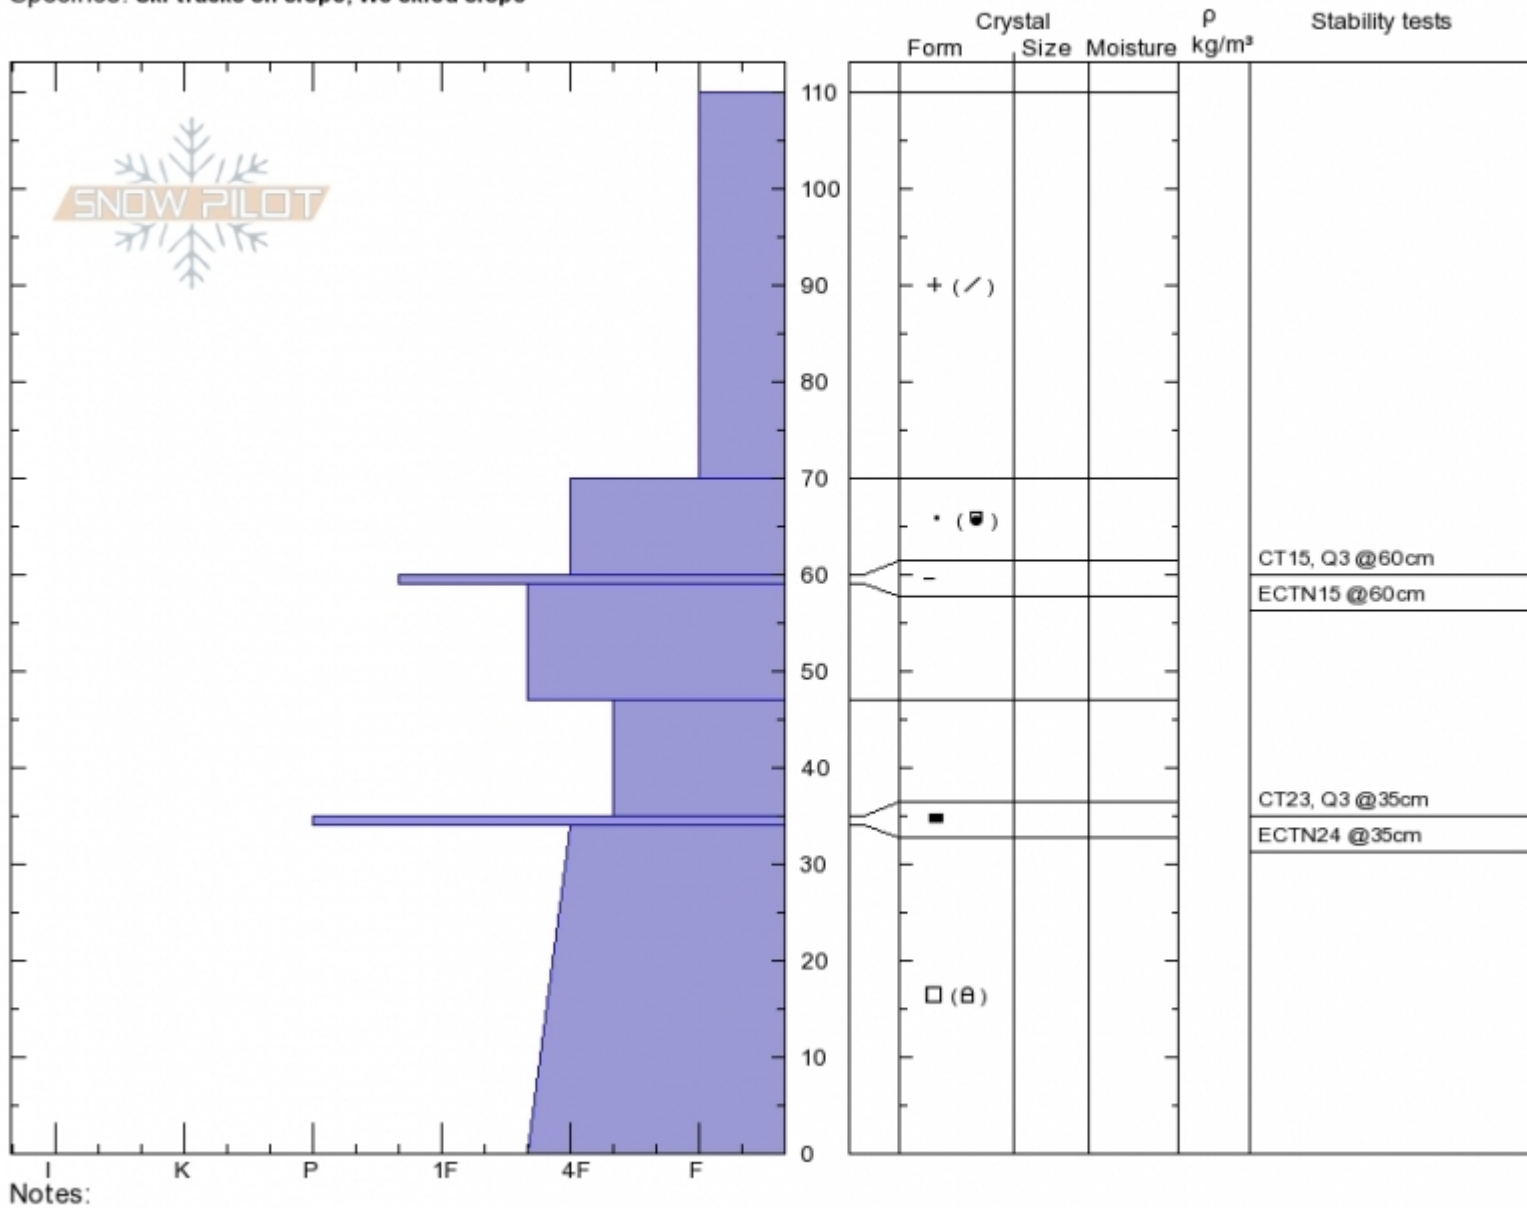

**E. Ridge Blackmore**  
**Gallatin Range-N**  
**MT**  
 Elevation: **9570 ft**  
 Aspect: **90°**  
 Specifics: **Ski tracks on slope; We skied slope**

**Gabrielle Antonioli**  
**Sun Dec 17 14:30 2017**  
 Co-ord: **45.45072N, -111.00895W**  
 Slope Angle: **27°**  
 Wind Loading: **yes**

Stability: **Good**  
 Air Temperature:  
 Sky Cover: **SCT**  
 Precipitation:  
 Wind: **W Moderate**

**HS110**  
**Stability Test Notes**

Layer No

Advisory Region  
 Northern Gallatin  
 Longitude  
 -111.01W  
 Latitude  
 45.45N  
 Northern Gallatin, 2017-12-17