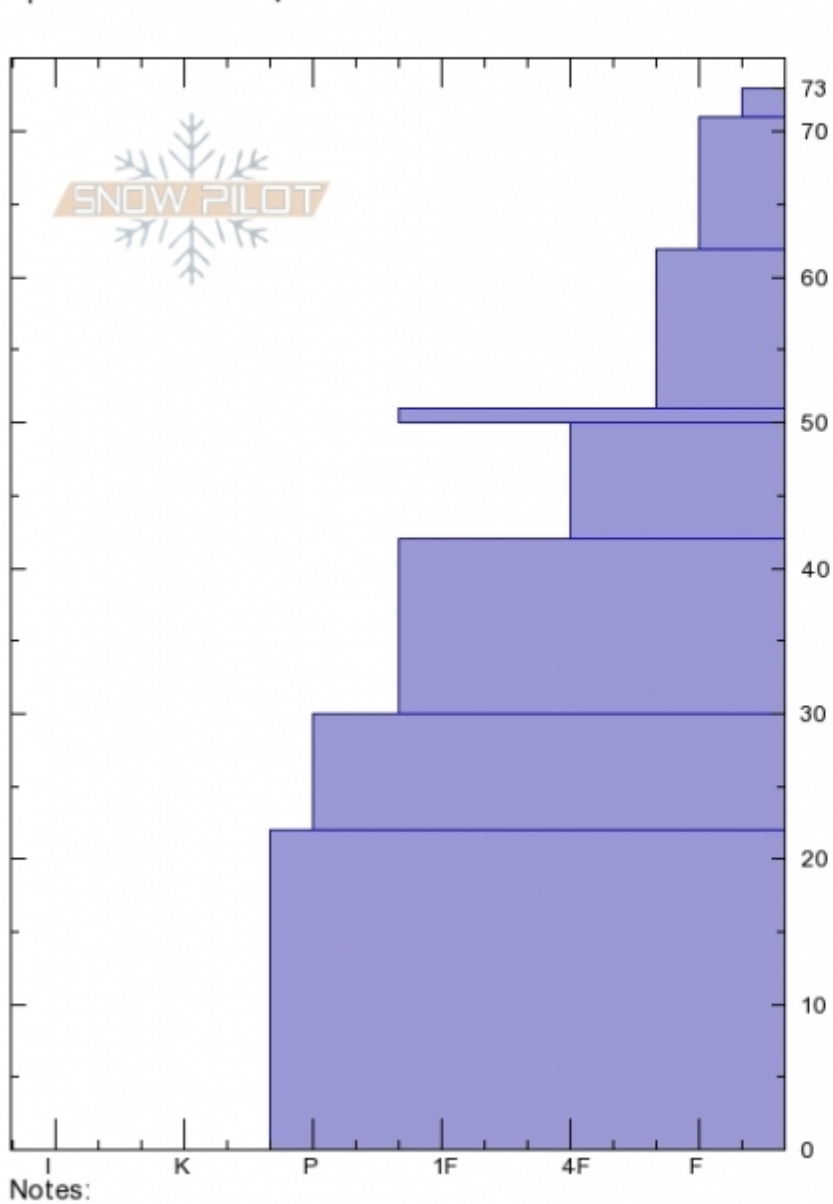

**West Side Bridgers**  
**Bridger Range**  
**MT**  
 Elevation: **8200 ft**  
 Aspect: **270°**  
 Specifics: **We skied slope**

**Eric Knoff**  
**Wed Dec 13 00:30 2017**  
 Co-ord:  
 Slope Angle: **33°**  
 Wind Loading: **no**

Stability: **Good**  
 Air Temperature: **22°C**  
 Sky Cover: **OVC**  
 Precipitation: **S1**  
 Wind: **W Light Breeze**

**HS73**  
**Stability Test Notes**

Layer No  
**51-62: Pro**

Form	Crystal Size	Moisture	$\rho$ kg/m <sup>3</sup>	Stability tests
+				
☒	0.5			
☒	0.5-1			
■				CT14, Q3 @50cm
⊖	1-1.5			
•				
•				
□				