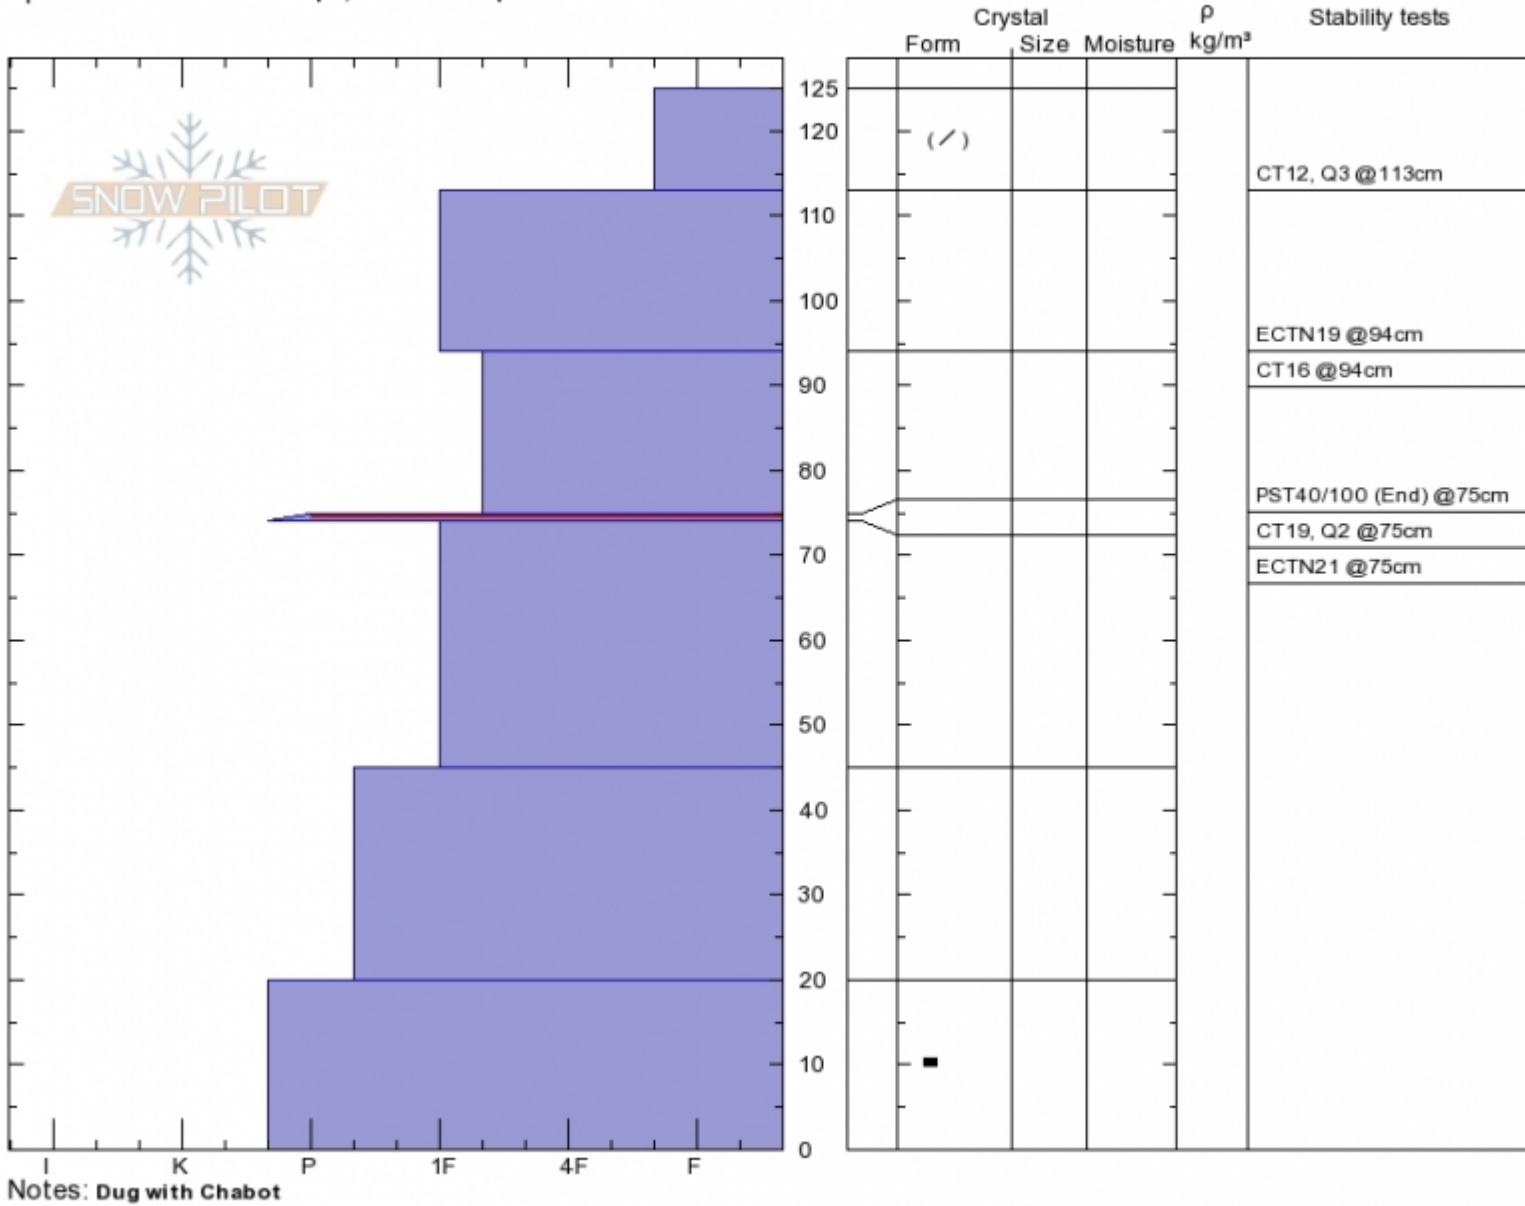

**Divide**  
**Gallatin Range-N**  
**MT**  
 Elevation: **9400 ft**  
 Aspect: **100°**  
 Specifics: **Ski tracks on slope; We skied slope**

**Gabrielle Antonioli**  
**Mon Dec 11 11:36 2017**  
 Co-ord: **45.40189N, -110.96856W**  
 Slope Angle: **27°**  
 Wind Loading: **no**

Stability: **Very Good**  
 Air Temperature: **32°C**  
 Sky Cover: **CLR**  
 Precipitation: **NO**  
 Wind: **W Calm**

**HS125**  
**Stability Test Notes**

Layer No  
**74-75: Pr**

Advisory Region  
 Northern Gallatin  
 Longitude  
 -110.97W  
 Latitude  
 45.40N