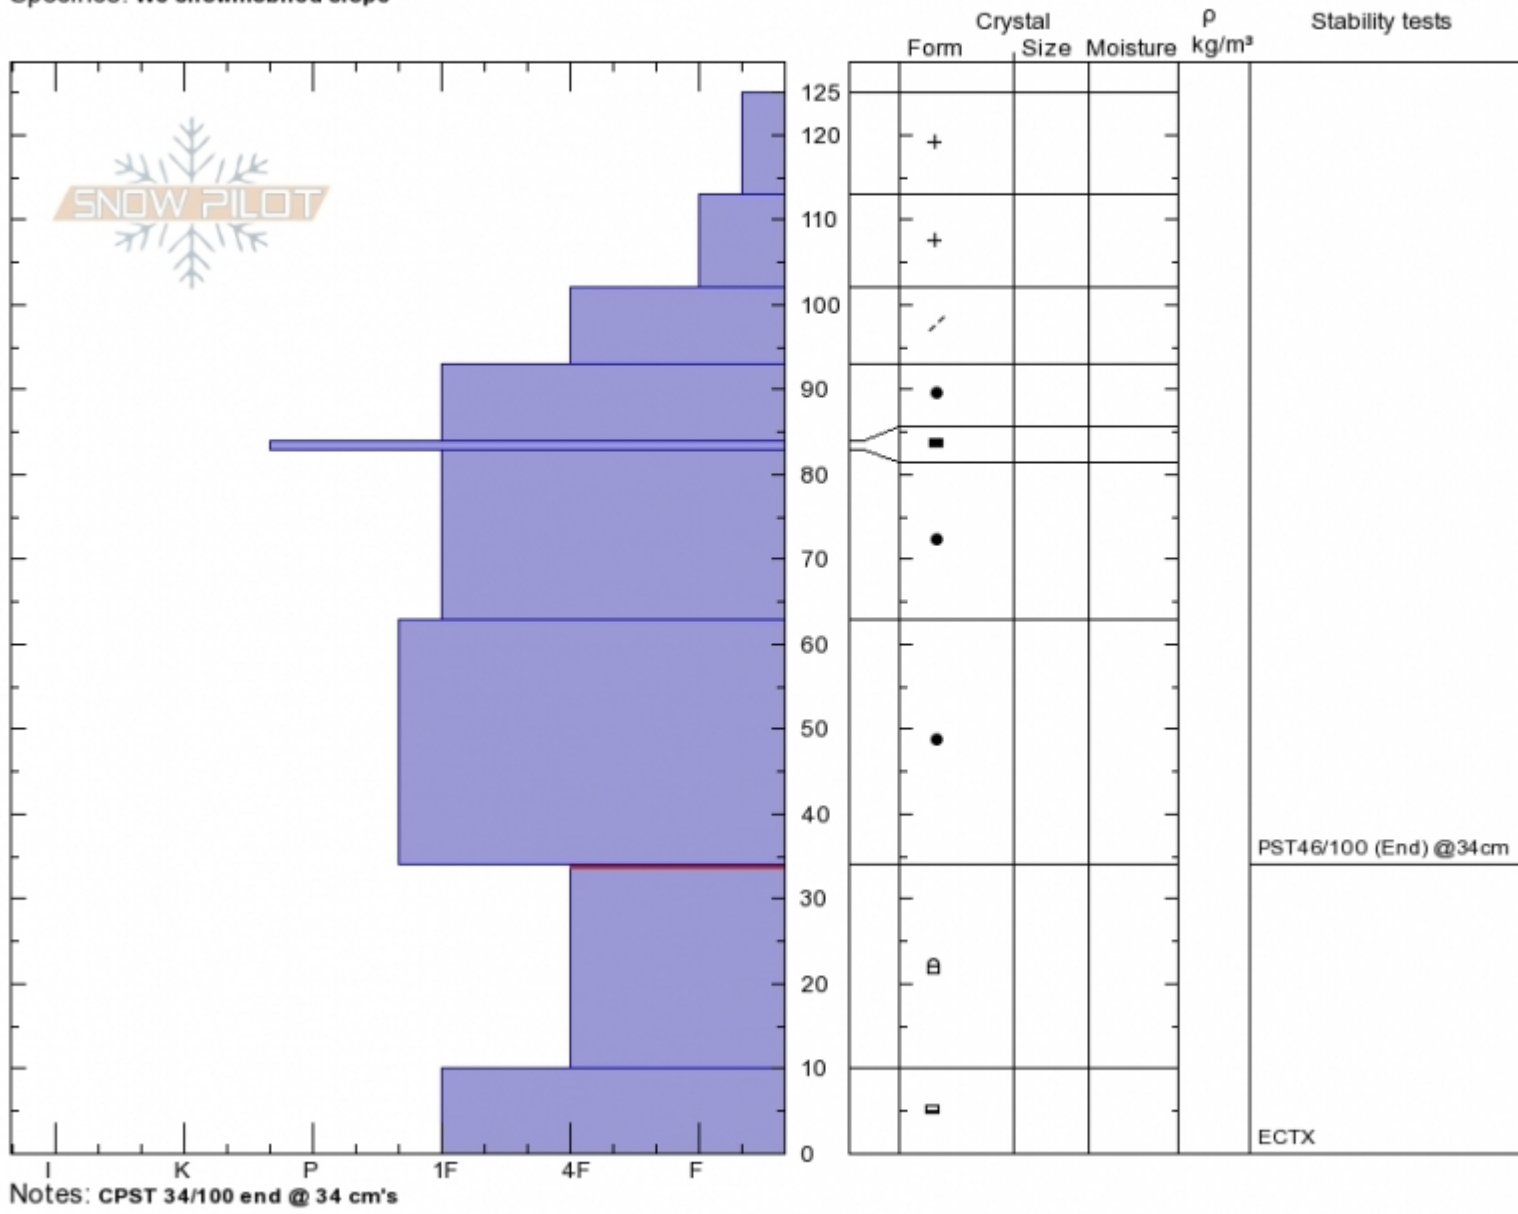

Tepee Basin NE
Madison Range-S
MT
 Elevation: **9200 ft**
 Aspect: **10°**
 Specifics: **We snowmobiled slope**

Eric Knoff
Wed Dec 6 13:30 2017
 Co-ord:
 Slope Angle: **13°**
 Wind Loading: **no**

Stability: **Good**
 Air Temperature: **-10°C**
 Sky Cover: **CLR**
 Precipitation: **NO**
 Wind: **NW Light Breeze**

HS125
Stability Test Notes

Layer No
10-34: Pr

Advisory Region
 Southern Madison
 Southern Madison, 2017-12-08