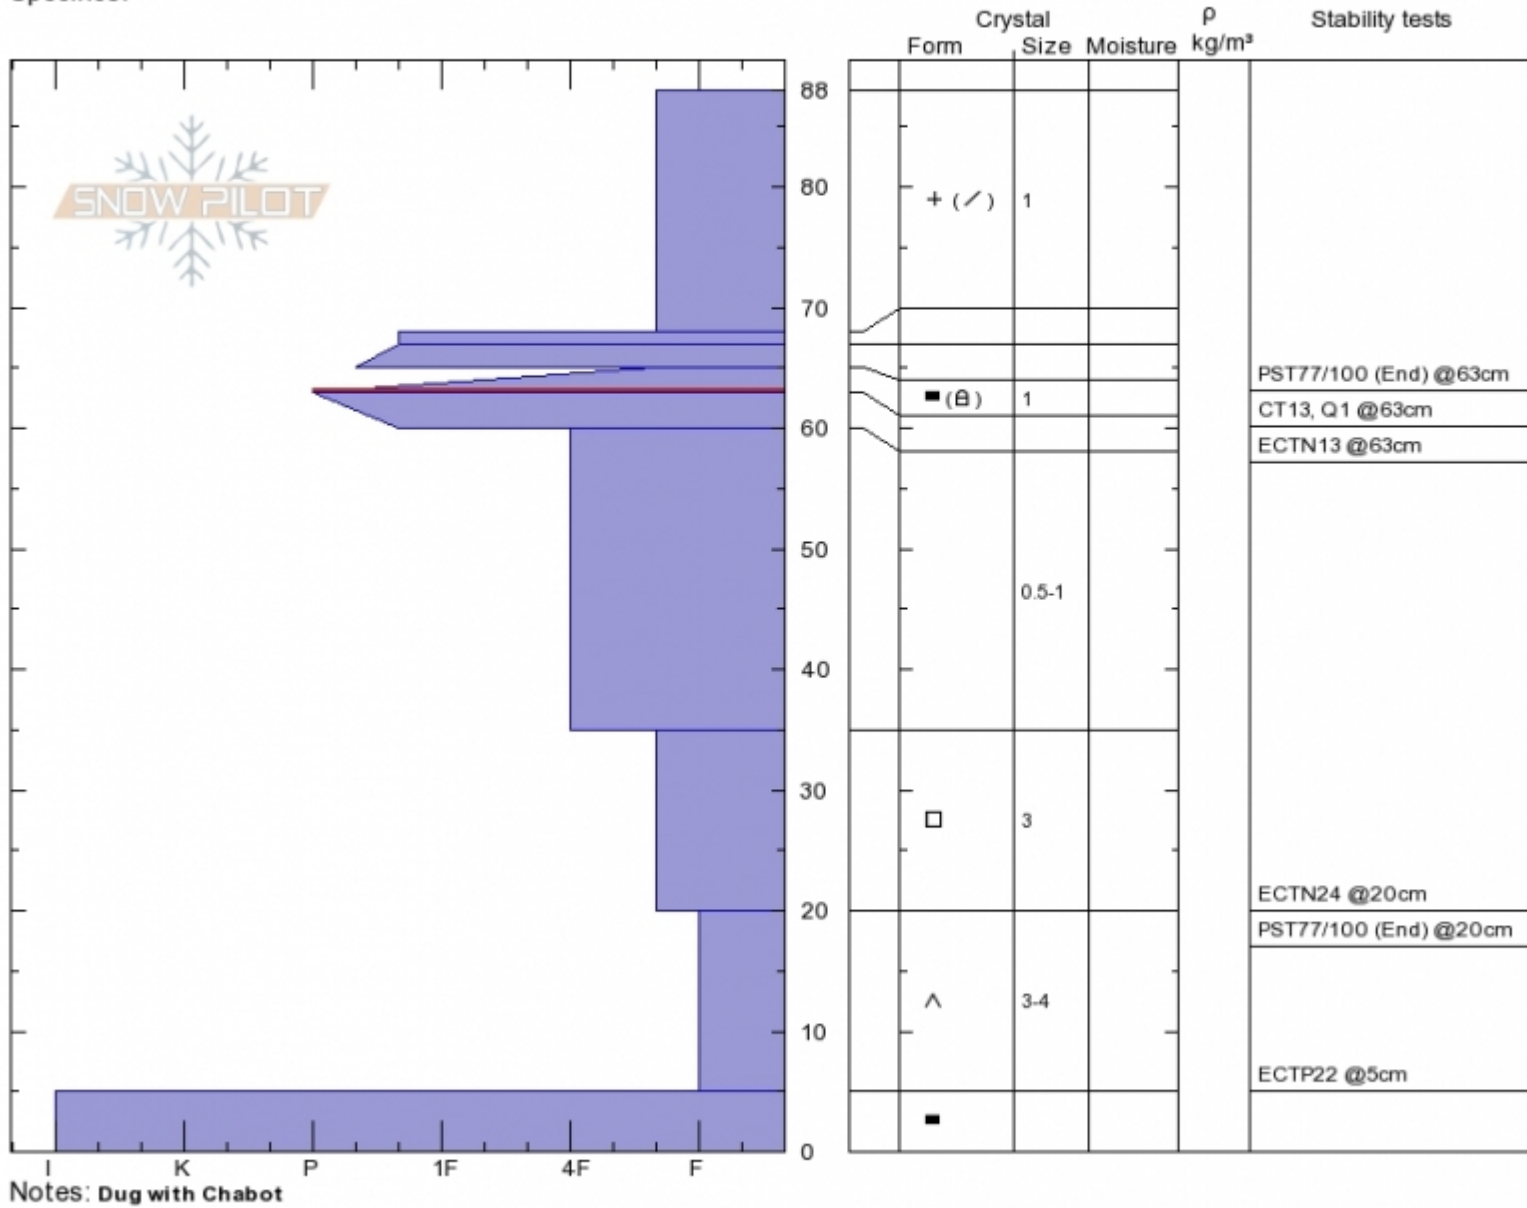

**First Yellow Mule**  
**Madison Range-S**  
**MT**  
 Elevation: **9500 ft**  
 Aspect: **54°**  
 Specifics:

**Gabrielle Antonioli**  
**Mon Dec 4 11:00 2017**  
 Co-ord: **45.17191N, -111.39438W**  
 Slope Angle: **38°**  
 Wind Loading:

Stability: **Fair**  
 Air Temperature: **-9.6°C**  
 Sky Cover: **SCT**  
 Precipitation: **S-1**  
 Wind: **W Calm**

**HS88**  
 Stability Test Notes

Layer No  
 63-65: Pro

Advisory Region  
 Northern Madison  
 Longitude  
 -111.40W  
 Latitude  
 45.17N  
 Northern Madison, 2017-12-04