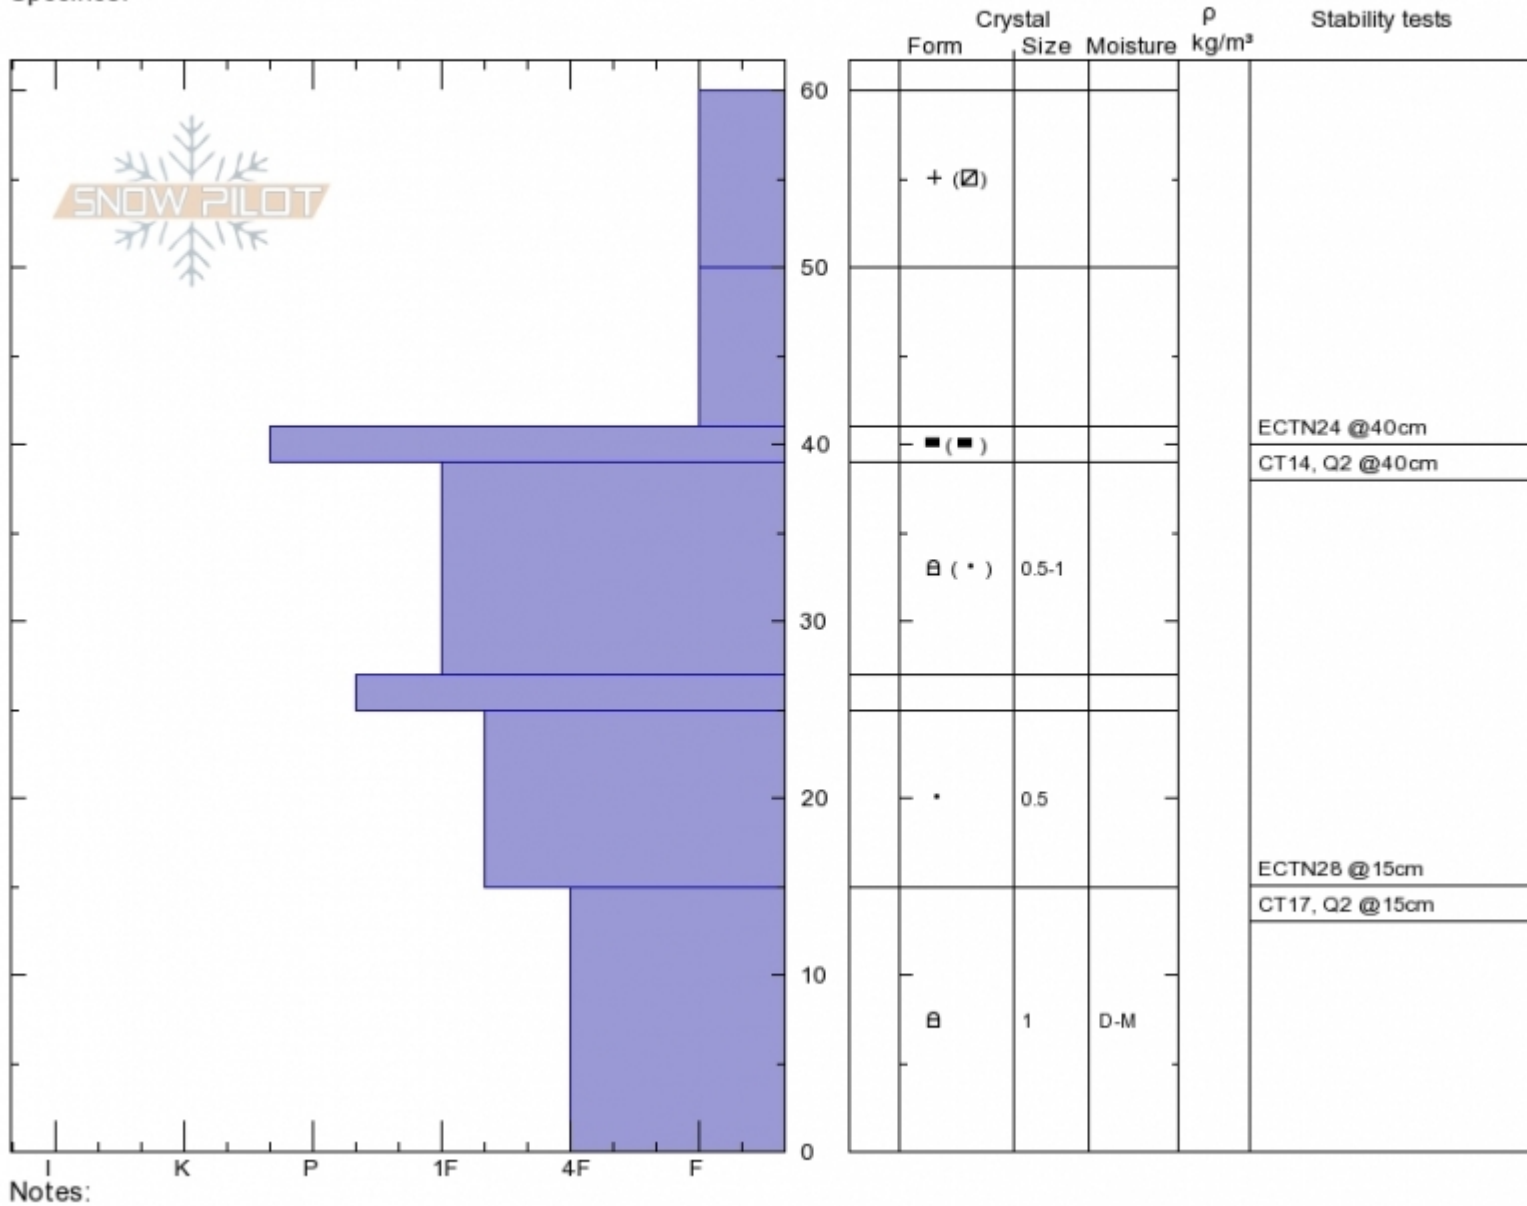

Ski Hill, Lionhead
Lionhead Range
MT
 Elevation: **8000 ft**
 Aspect: **50°**
 Specifics:

Gabrielle Antonioli
Tue Nov 28 11:00 2017
 Co-ord: **44.70340N, -111.29717W**
 Slope Angle: **27°**
 Wind Loading: **no**

Stability: **Good**
 Air Temperature: **-4°C**
 Sky Cover: **SCT**
 Precipitation: **NO**
 Wind: **SW Calm**

HS60 SP10
Stability Test Notes

Layer No

Advisory Region
 Lionhead Range
 Longitude
 -111.30W
 Latitude
 44.70N
 Lionhead Range, 2017-11-28