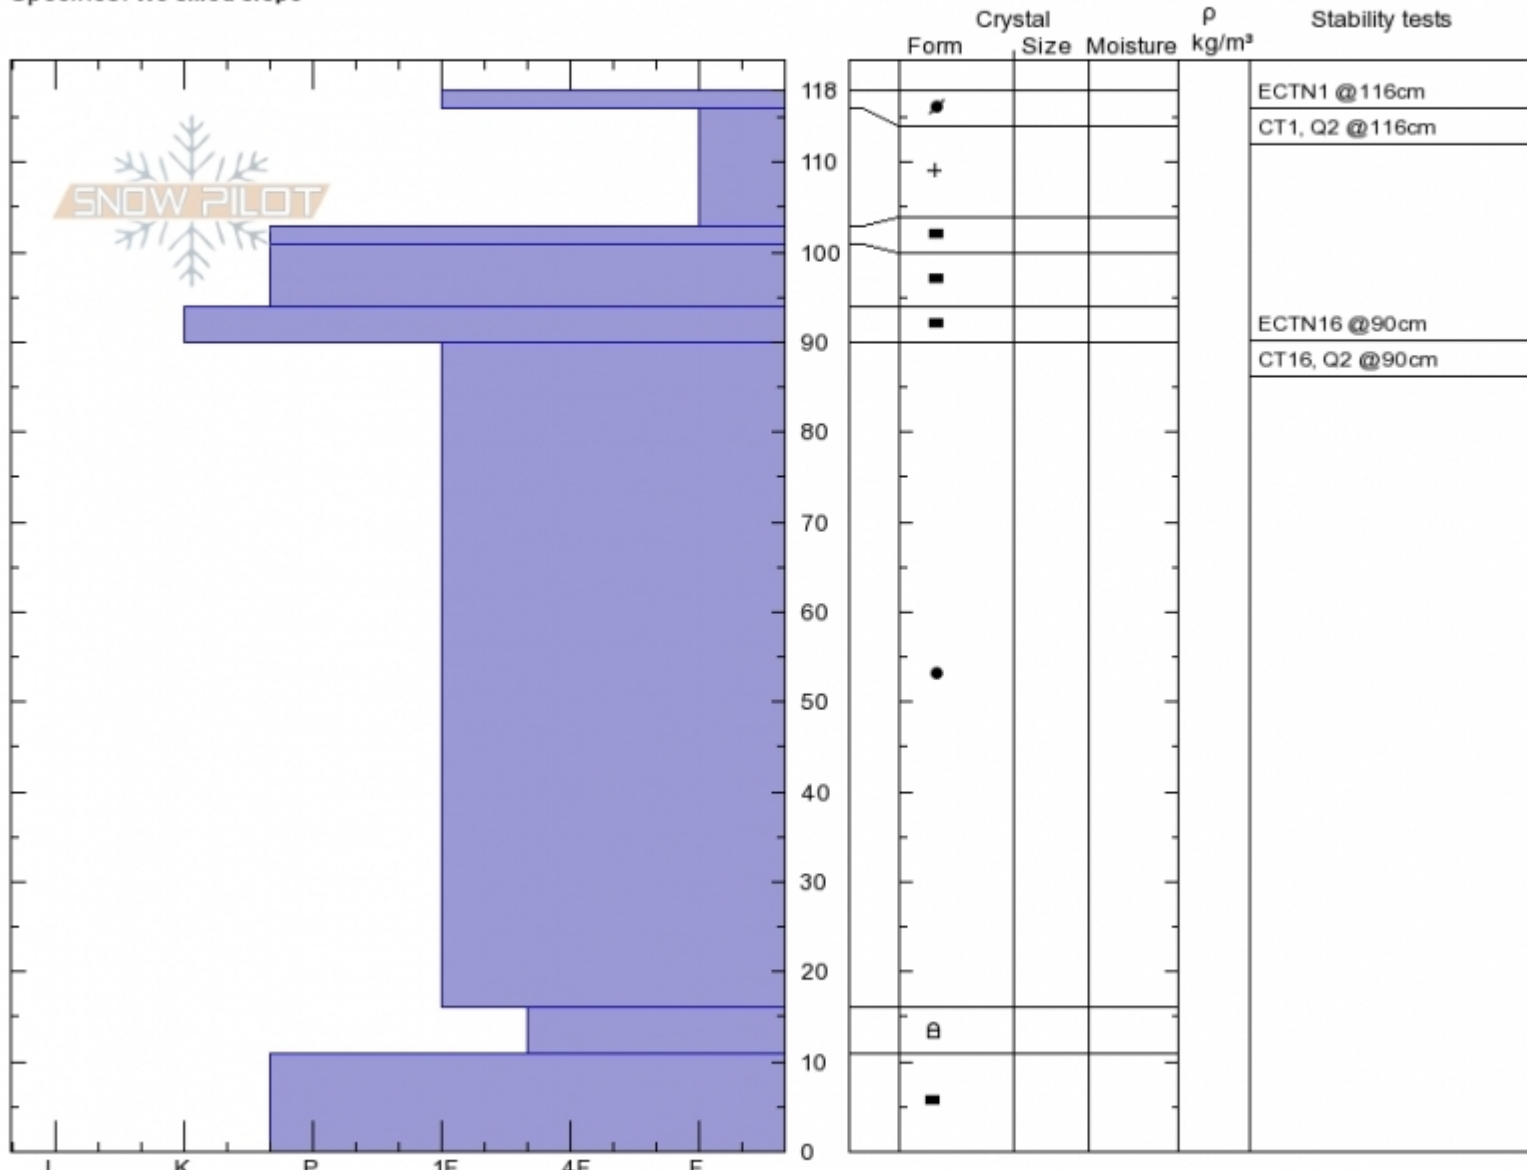

Saddle Peak 28 Nov 17
 Bridger Range
 MT
 Elevation: 8839 ft
 Aspect: 90°
 Specifics: We skied slope

Eric Knoff
 Tue Nov 28 13:30 2017
 Co-ord: 45.79367N, -110.93342W
 Slope Angle: 35°
 Wind Loading: no

Stability:
 Air Temperature: -10°C
 Sky Cover: CLR
 Precipitation: NO
 Wind: SW Light Breeze

HS118
 Stability Test Notes

Layer No
 11-16: Pr

Notes: A light wind skin on the surface, but not wind loaded. A strong stable snowpack.