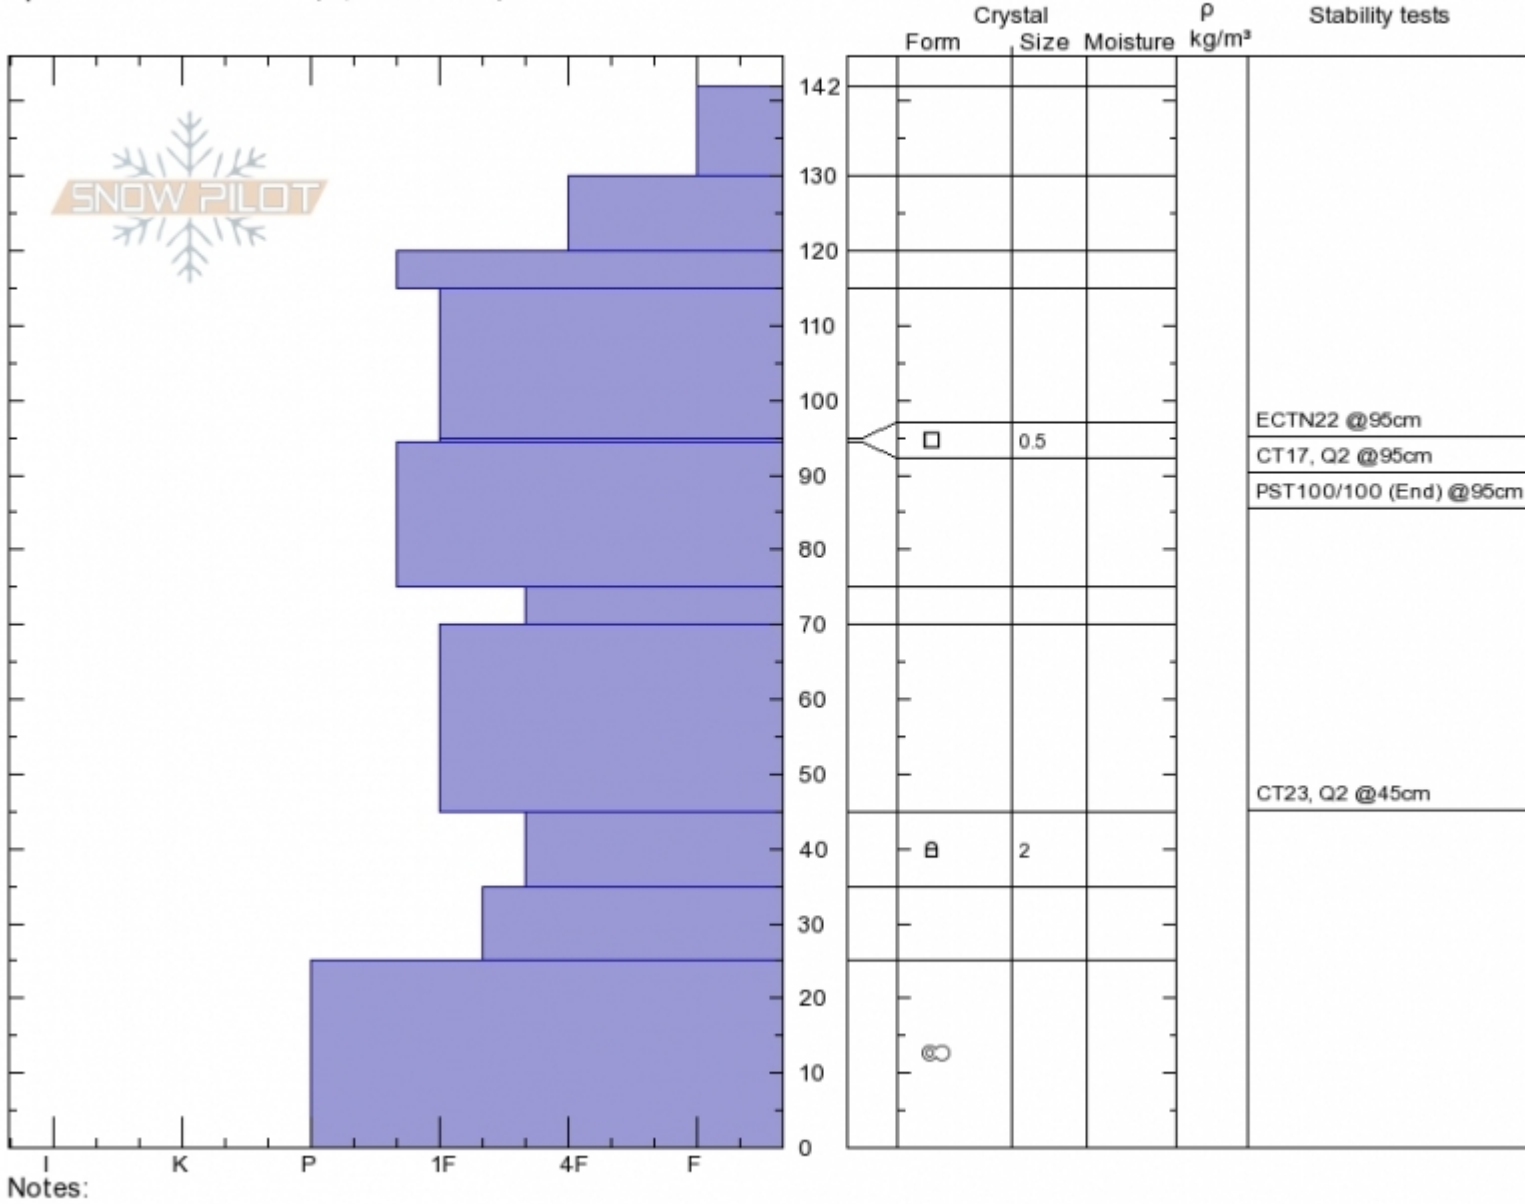

Blackmore east face  
 Gallatin Range-N  
 MT  
 Elevation: 9800 ft  
 Aspect: 60°  
 Specifics: Ski tracks on slope; We skied slope

Alex Marienthal  
 Wed Nov 8 12:00 2017  
 Co-ord: 45.44567N, -111.00185W  
 Slope Angle: 33°  
 Wind Loading: previous

Stability: **Good**  
 Air Temperature:  
 Sky Cover: **BKN**  
 Precipitation: **NO**  
 Wind: **Calm**

HS142  
 Stability Test Notes

Layer No

Advisory Region  
 Northern Gallatin  
 Longitude  
 -111.00W  
 Latitude  
 45.44N  
 Northern Gallatin, 2017-11-08