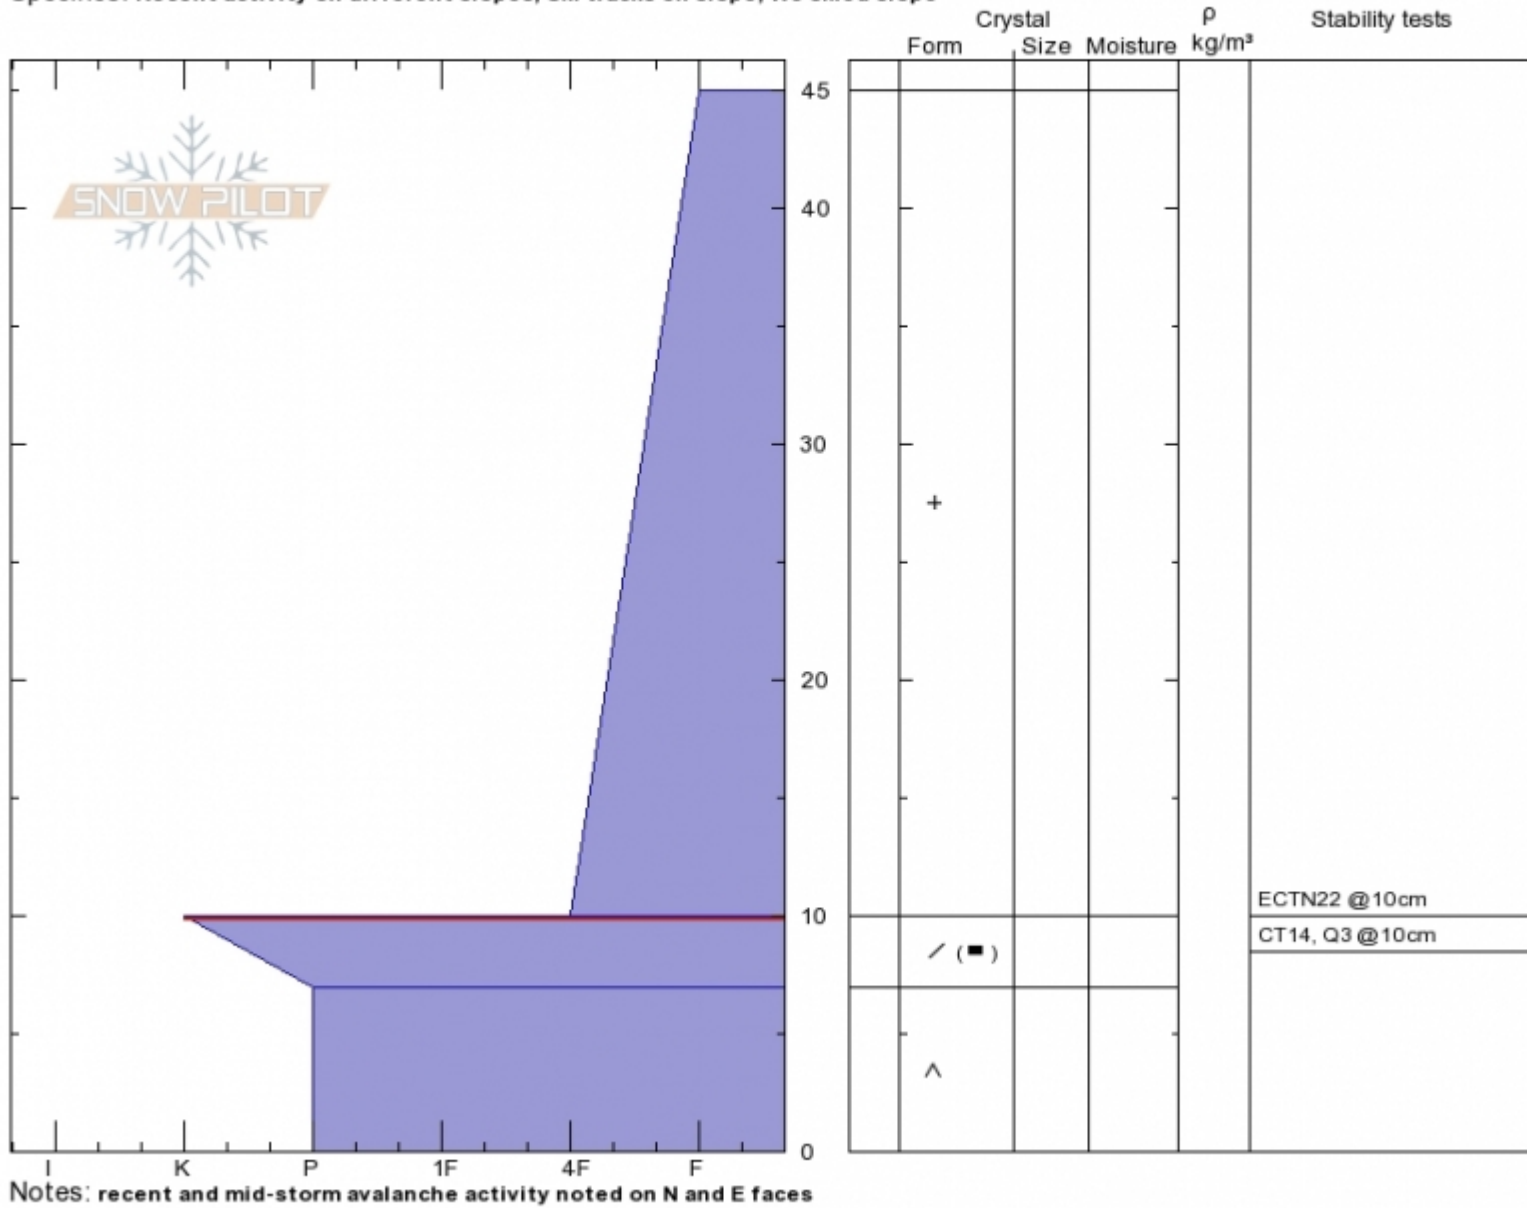

**Mt. Blackmore**  
**Gallatin Range-N**  
**MT**  
 Elevation: **9621 ft**  
 Aspect: **150°**  
 Specifics: **Recent activity on different slopes; Ski tracks on slope; We skied slope**

**Gabrielle Antonoli**  
**Thu Nov 2 14:00 2017**  
 Co-ord: **45.44702N, -110.99908W**  
 Slope Angle: **25°**  
 Wind Loading: **previous**

Stability: **Good**  
 Air Temperature: **-9°C**  
 Sky Cover: **SCT**  
 Precipitation: **S-1**  
 Wind: **SW Light Breeze**

**HS45 SP17**  
**Stability Test Notes**

Layer No  
 7-10: fac  
 7-10: Prof