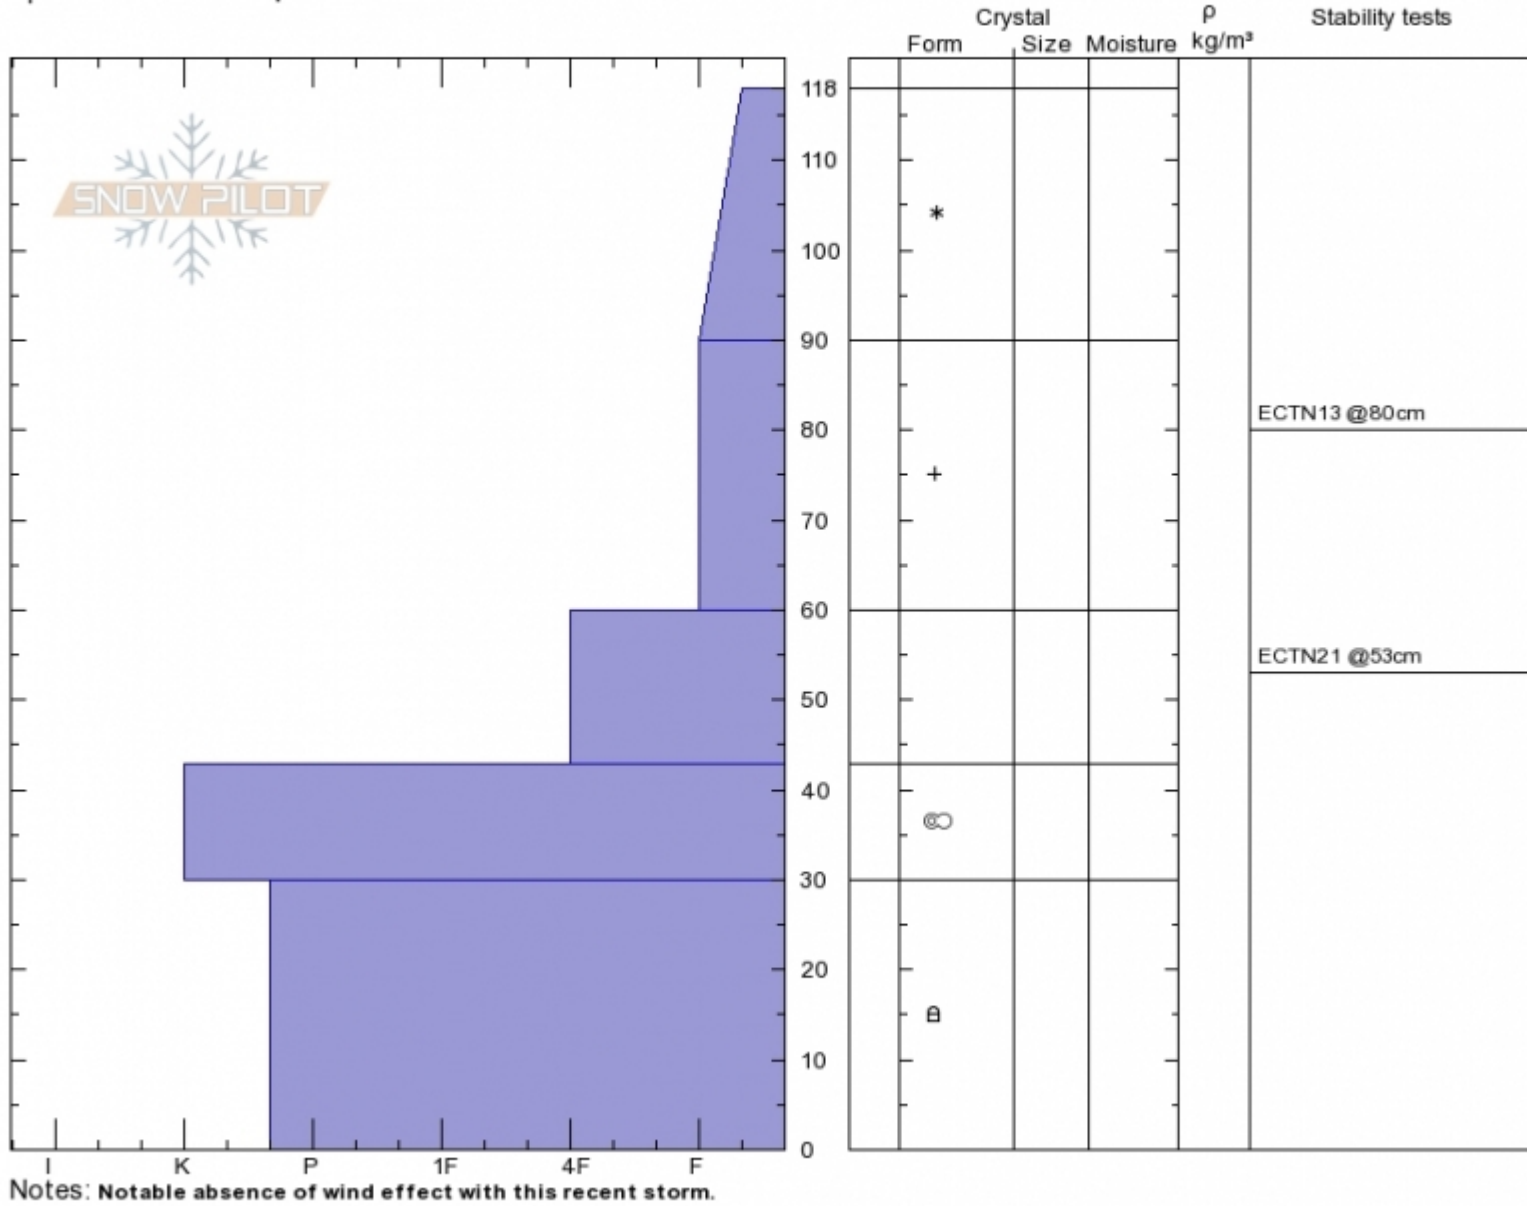

west Woody Ridge  
 Absaroka Range  
 MT  
 Elevation: 9500 ft  
 Aspect: 270°  
 Specifics: We skied slope

Beau Fredlund  
 Sun Nov 5 13:00 2017  
 Co-ord: 44.98484N, -109.92673E  
 Slope Angle: 25°  
 Wind Loading:

Stability:  
 Air Temperature: -5°C  
 Sky Cover: OVC  
 Precipitation: S2  
 Wind: Calm

HS118  
 Stability Test Notes

Layer No

Advisory Region  
 Cooke City

Forecast link: [GNFAC Avalanche Advisory for Mon Nov 6, 2017](#)  
 Cooke City, 2017-11-06