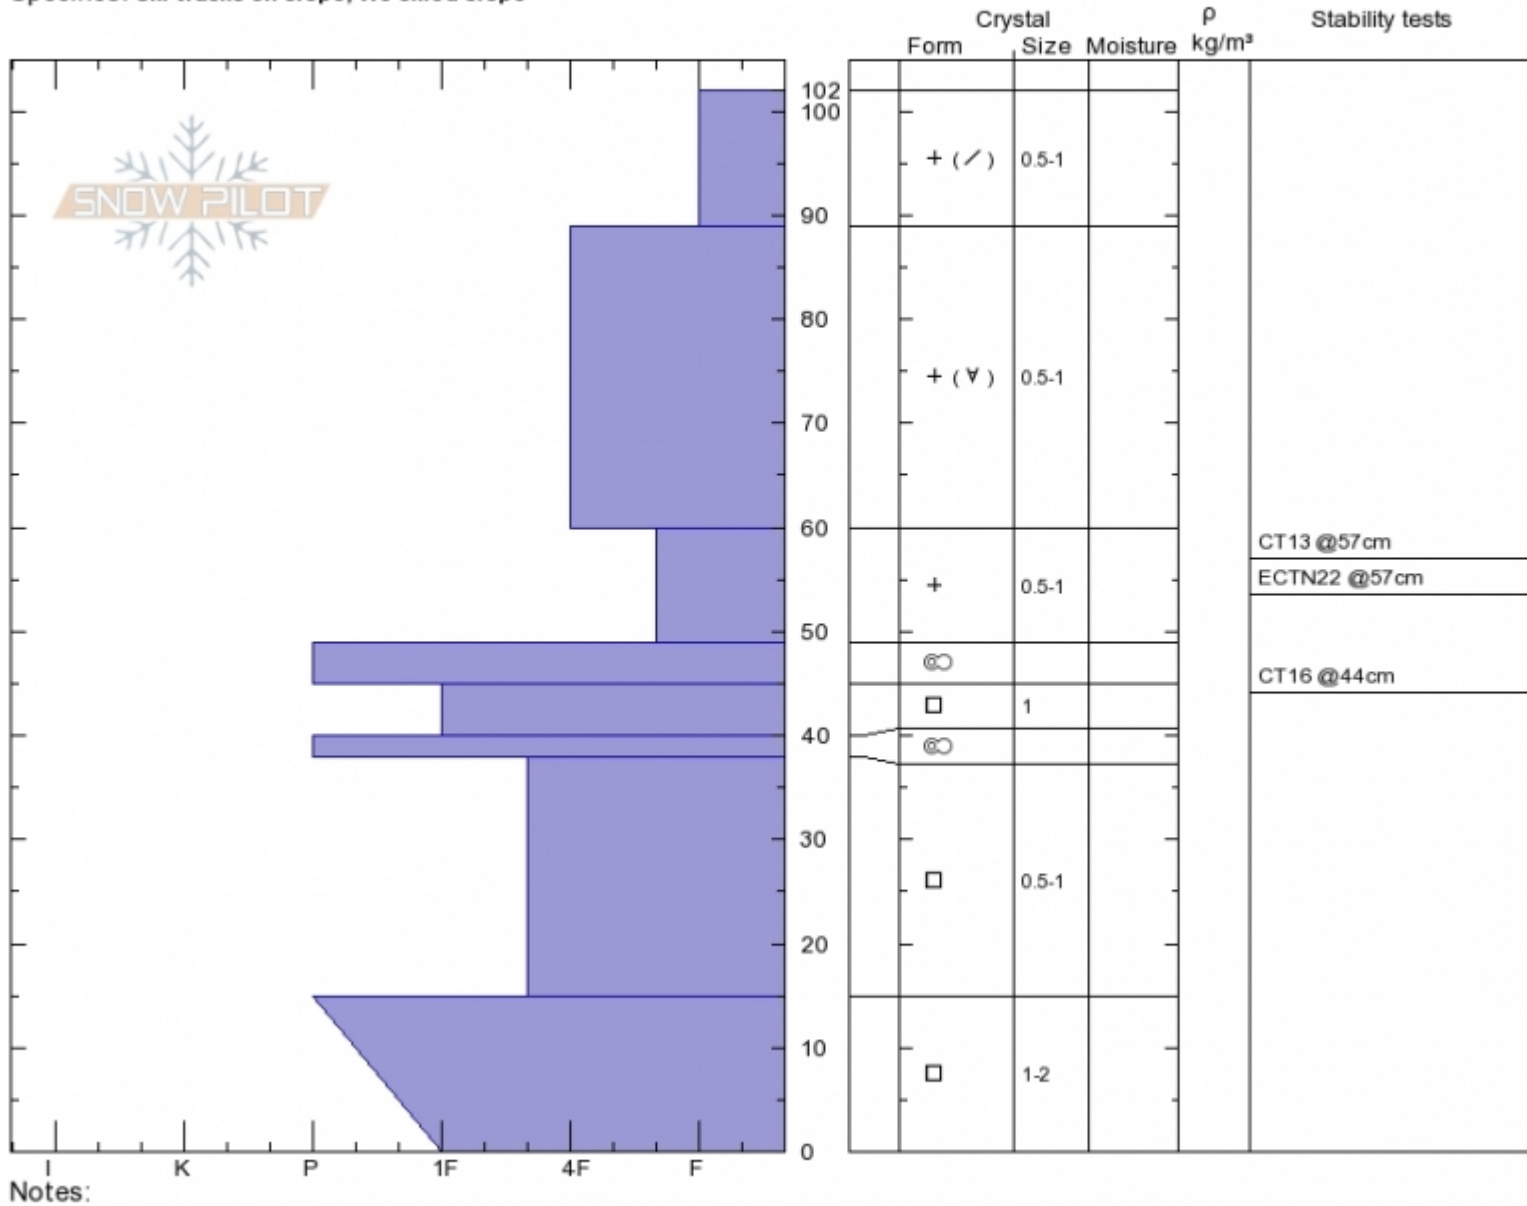

BB Apron
Bridger Range
MT
 Elevation: **7800 ft**
 Aspect: **38°**
 Specifics: **Ski tracks on slope; We skied slope**

Chris Bilbrey
Thu Nov 2 11:20 2017
 Co-ord: **45.82457N, -110.92605W**
 Slope Angle: **34°**
 Wind Loading: **no**

Stability: **Very Good**
 Air Temperature: **-5°C**
 Sky Cover: **OVC**
 Precipitation: **NO**
 Wind: **SW Calm**

HS102
Stability Test Notes
57: Fx Char = SC
44: Fx Char = B

Layer No

Advisory Region
 Bridger Range