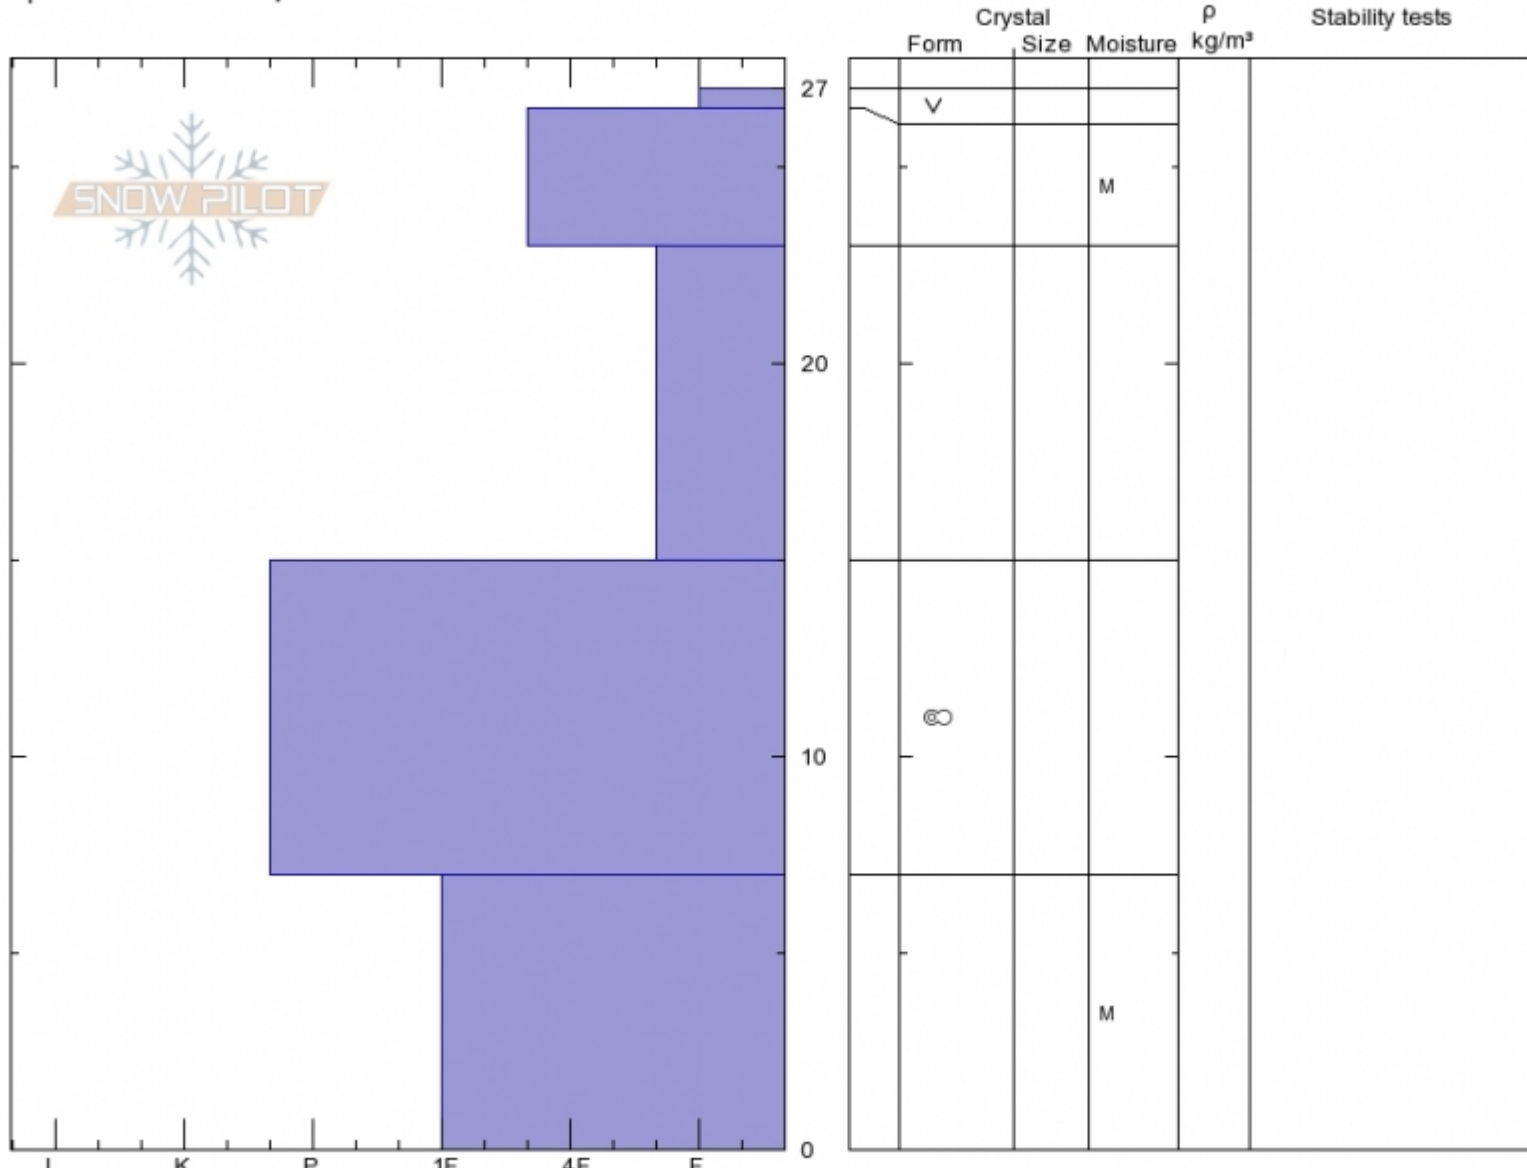

**Flanders SE**  
**Gallatin Range-N**  
**MT**  
 Elevation: **9500 ft**  
 Aspect: **90°**  
 Specifics: **We skied slope**

**Alex Marienthal**  
**Fri Oct 6 13:00 2017**  
 Co-ord: **45.43566N, -110.94172W**  
 Slope Angle: **0°**  
 Wind Loading: **no**

Stability: **Good**      HS27  
 Air Temperature:  
 Sky Cover: **FEW**  
 Precipitation: **NO**  
 Wind: **W Light Breeze**

Layer No

Notes: In flats below high E-NE facing bowl on east side of predominant ridge (aspect essentially 0, but similar to easterly-northeaster shade from ridge).