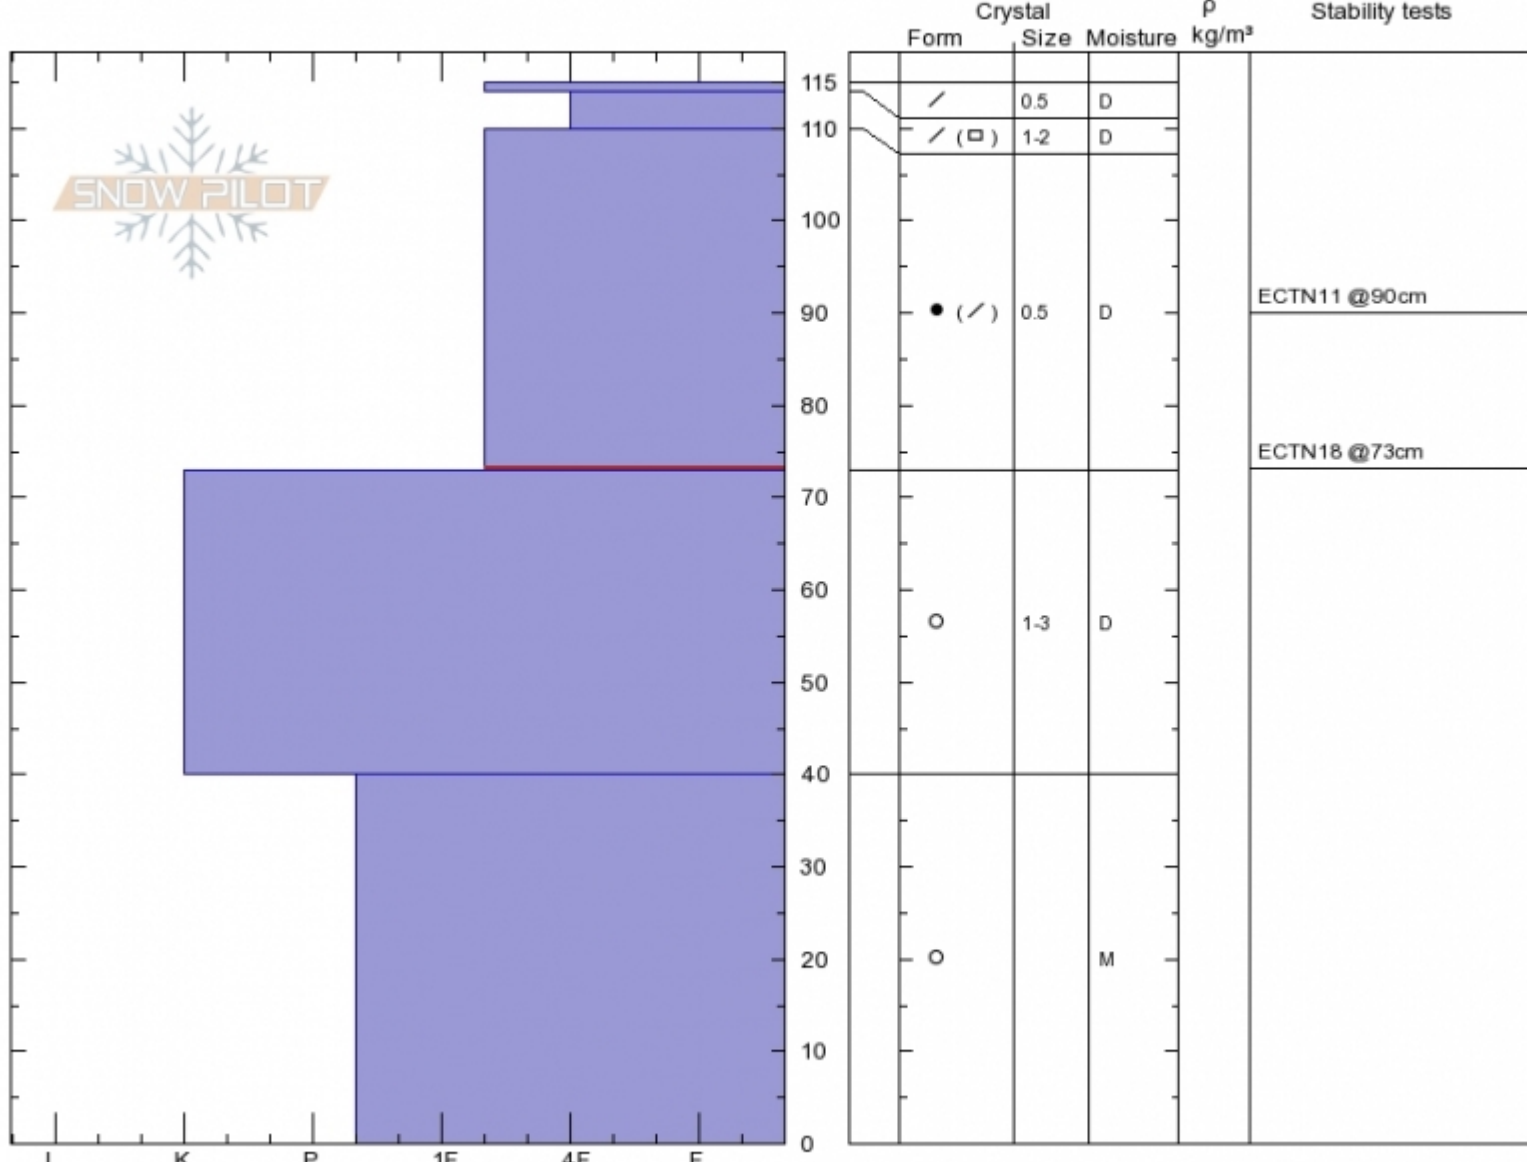

Sacajawea Trail Bowl
 Bridger Range
 MT
 Elevation: 2800 m
 Aspect: 60°

Karl Birkeland
 Wed Oct 4 10:00 2017
 Co-ord: 45.90298N, -110.97657W
 Slope Angle: 47°
 Wind Loading: previous

Stability: **Good**
 Air Temperature:
 Sky Cover: **SCT**
 Precipitation: **NO**
 Wind: **NW Light Breeze**

HS115
 Stability Test Notes

Layer No
 73-110: A
 73-110: P
 0-40: Still

Specifics: Pit is adjacent to avalanche: crown; Recent activity on similar slopes; Ski tracks on slope; We skied slope

Notes: Dug in the crown of an avalanche from 10/3/17. Steep slope with a wind loaded pocket from W winds. Looked like possible skier